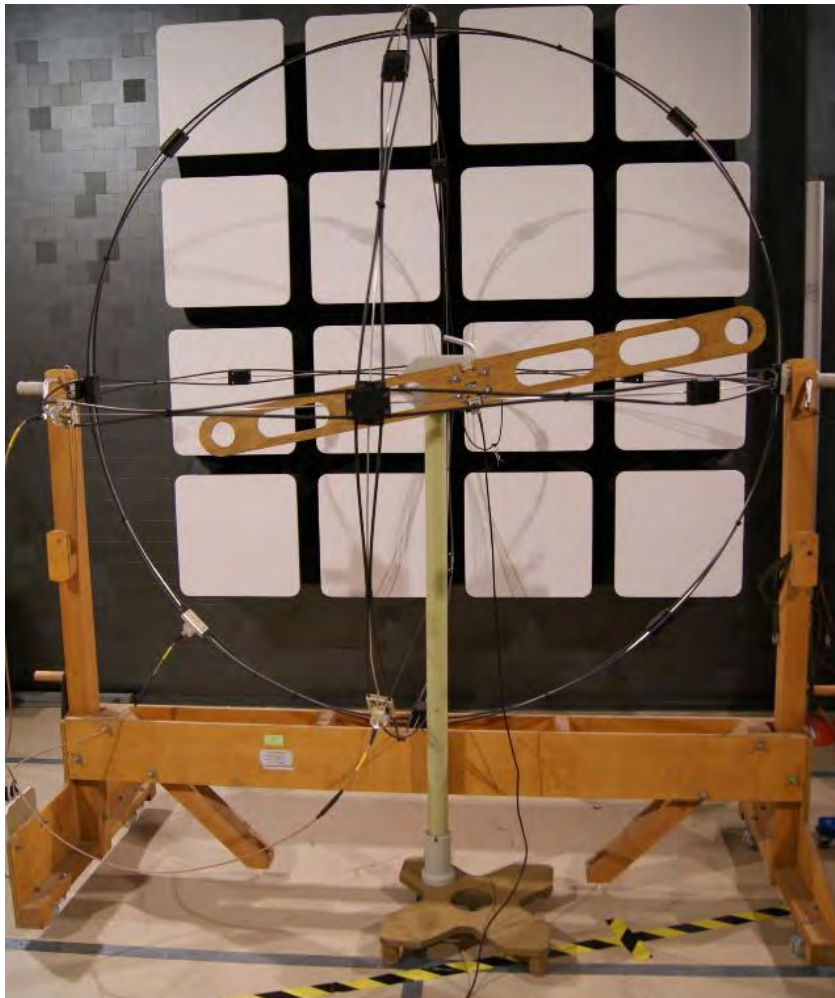

Ordering information	Type	Order No.
Triple-loop antenna	R&S®HM020E	4108.9003.02
Recommended extras		
Basic pedestal	R&S®HM020Z1	4023.5504.02
Adapter pedestal	R&S®HM020Z2	4023.5604.02
Calibration dipole (LLAS verification dipole)	R&S®HM020Z3	4023.5704.02
Control unit (required for EMC receivers without user port)	R&S®BG020	4024.1002.02

Архангельск (8182)63-90-72	Ижевск (3412)26-03-58	Магнитогорск (3519)55-03-13	Пермь (342)205-81-47	Сургут (3462)77-98-35
Астана (7172)727-132	Иркутск (395)279-98-46	Москва (495)268-04-70	Ростов-на-Дону (863)308-18-15	Тверь (4822)63-31-35
Астрахань (8512)99-46-04	Казань (843)206-01-48	Мурманск (8152)59-64-93	Рязань (4912)46-61-64	Томск (3822)98-41-53
Барнаул (3852)73-04-60	Калининград (4012)72-03-81	Набережные Челны (8552)20-53-41	Самара (846)206-03-16	Тула (4872)74-02-29
Белгород (4722)40-23-64	Калуга (4842)92-23-67	Нижний Новгород (831)429-08-12	Санкт-Петербург (812)309-46-40	Тюмень (3452)66-21-18
Брянск (4832)59-03-52	Кемерово (3842)65-04-62	Новокузнецк (3843)20-46-81	Саратов (845)249-38-78	Ульяновск (8422)24-23-59
Владивосток (423)249-28-31	Киров (8332)68-02-04	Новосибирск (383)227-86-73	Севастополь (8692)22-31-93	Уфа (347)229-48-12
Волгоград (844)278-03-48	Краснодар (861)203-40-90	Омск (3812)21-46-40	Симферополь (3652)67-13-56	Хабаровск (4212)92-98-04
Вологда (8172)26-41-59	Красноярск (391)204-63-61	Орел (4862)44-53-42	Смоленск (4812)29-41-54	Челябинск (351)202-03-61
Воронеж (473)204-51-73	Курск (4712)77-13-04	Оренбург (3532)37-68-04	Сочи (862)225-72-31	Череповец (8202)49-02-64
Екатеринбург (343)384-55-89	Липецк (4742)52-20-81	Пенза (8412)22-31-16	Ставрополь (8652)20-65-13	Ярославль (4852)69-52-93
Иваново (4932)77-34-06				

Киргизия (996)312-96-26-47

Россия (495)268-04-70

Казахстан (772)734-952-31

<https://rohdeschwarz.nt-rt.ru> || rwz@nt-rt.ru