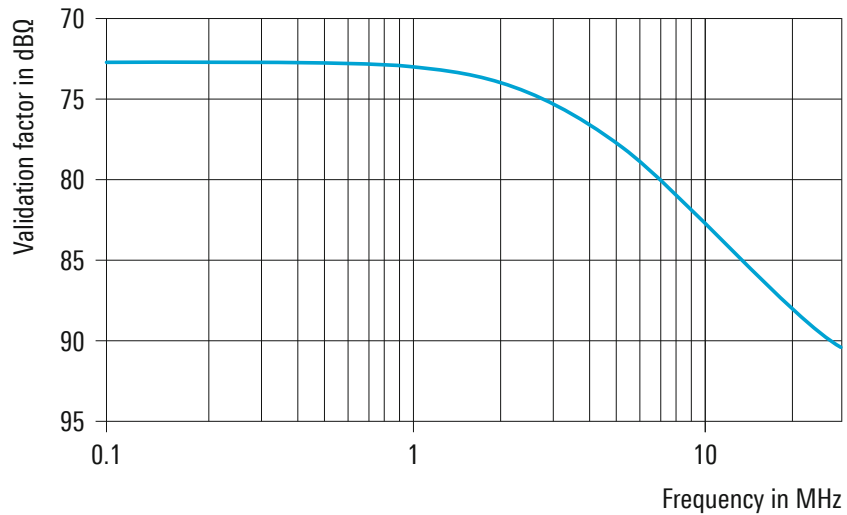

Validation factor (meas.)