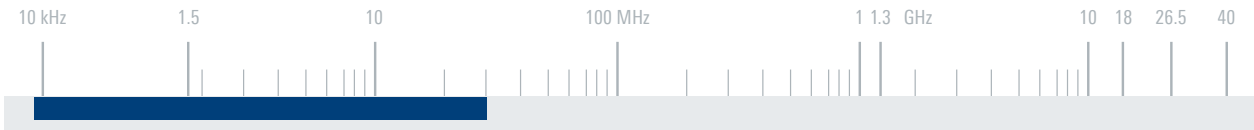

<https://rohdeschwarz.nt-rt.ru> || rwz@nt-rt.ru

Specifications		
Frequency range		9 kHz to 30 MHz
Loop planes		switchable between X, Y and Z plane
Nominal impedance		50 Ω
RF connector		N female
Control connector		9-contact D-Sub female
MTBF		> 100000 h
Operating temperature range		+5°C to +40°C
Dimensions (W × L × H)	loops set up	approx. 2.49 m × 2.07 m × 2.57 m (98 in × 82 in × 101 in)
	loops in transport crate	approx. 2.50 m × 0.43 m × 2.13 m (98 in × 17 in × 84 in)
	basic pedestal	approx. 0.9 m × 0.9 m × 1.0 m (35 in × 35 in × 39 in)
	adapter pedestal	approx. 0.9 m × 0.9 m × 0.5 m (max.) (35 in × 35 in × 20 in (max.))
Load capacity of pedestal		100 kg (221 lb)
Weight	loop system	approx. 45 kg (99 lb)
	basic pedestal	approx. 40 kg (88 lb)
	adapter pedestal	approx. 30 kg (66 lb)