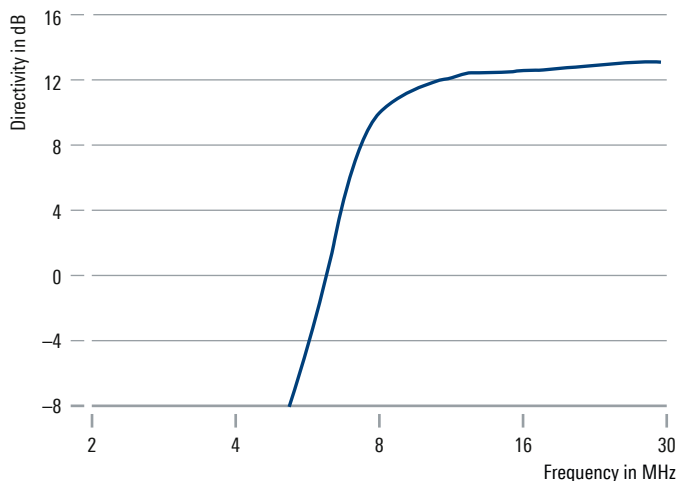

Typical directivity on a 15 m mast