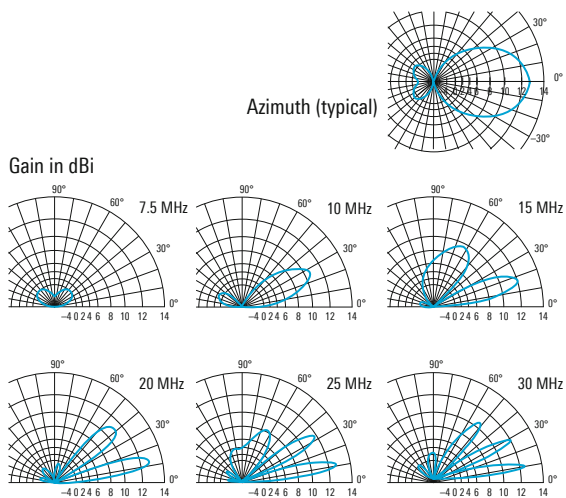

Typical radiation patterns on a 15 m mast