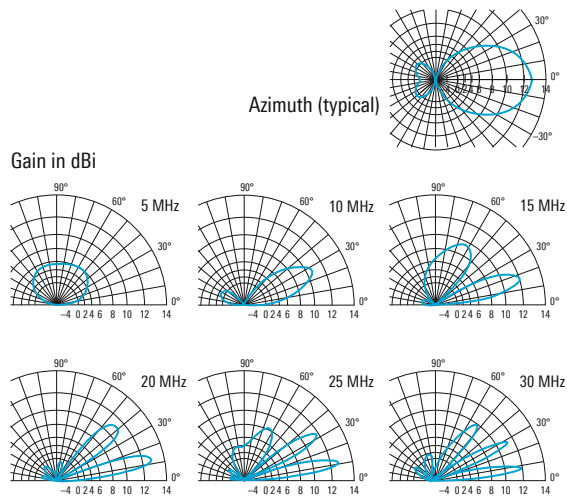

Typical radiation patterns on a 15 m mast