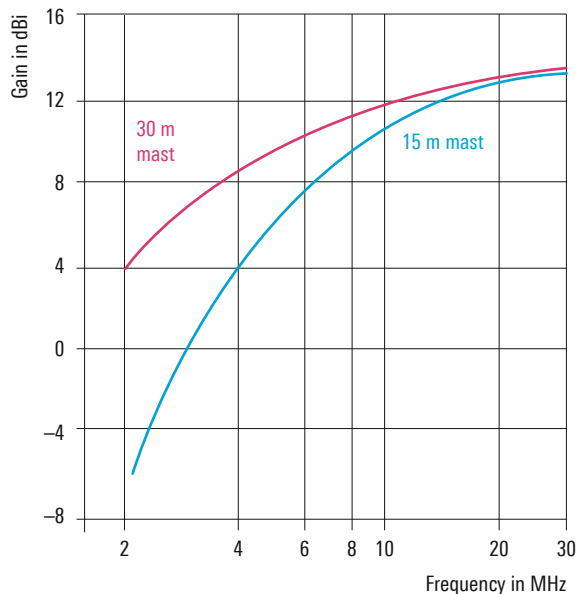

Typical gain