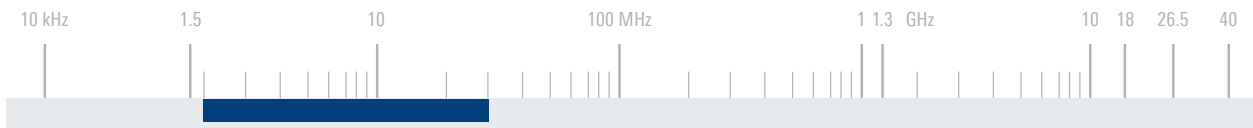

Specifications

Frequency range

Reception		2 MHz to 30 MHz
Transmission		5 MHz to 30 MHz
Polarization		linear/horizontal
Input impedance		50 Ω
VSWR	5 MHz to 30 MHz	≤ 2
Max. input power		1 kW CW/2 kW PEP
Gain (on 15 m mast)	5 MHz to 30 MHz	6 dBi to 12.5 dBi
Max. wind speed	without ice deposit	180 km/h
Connector		N female
MTBF		> 100000 h
Operating temperature range		-30°C to +50°C
Dimensions of antenna array	W × L	approx. 16 m × 15 m (53 ft × 49 ft)
Weight of antenna array		approx. 260 kg (573 lb)

Typical radiation patterns on a 15 m mast

Typical gain