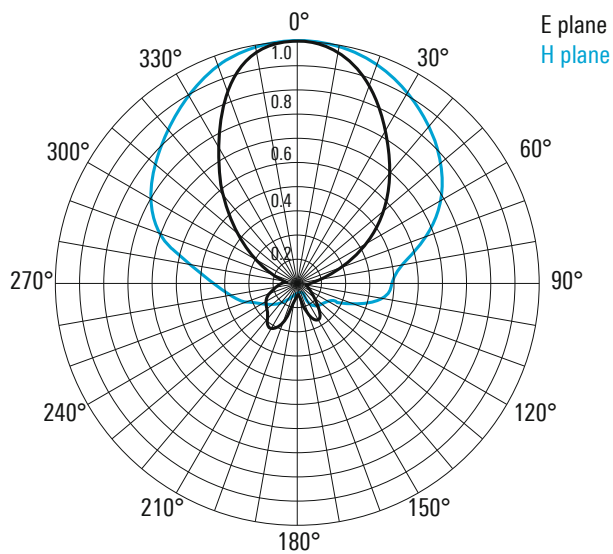

Typical directional radiation patterns at 750 MHz

Typical gain