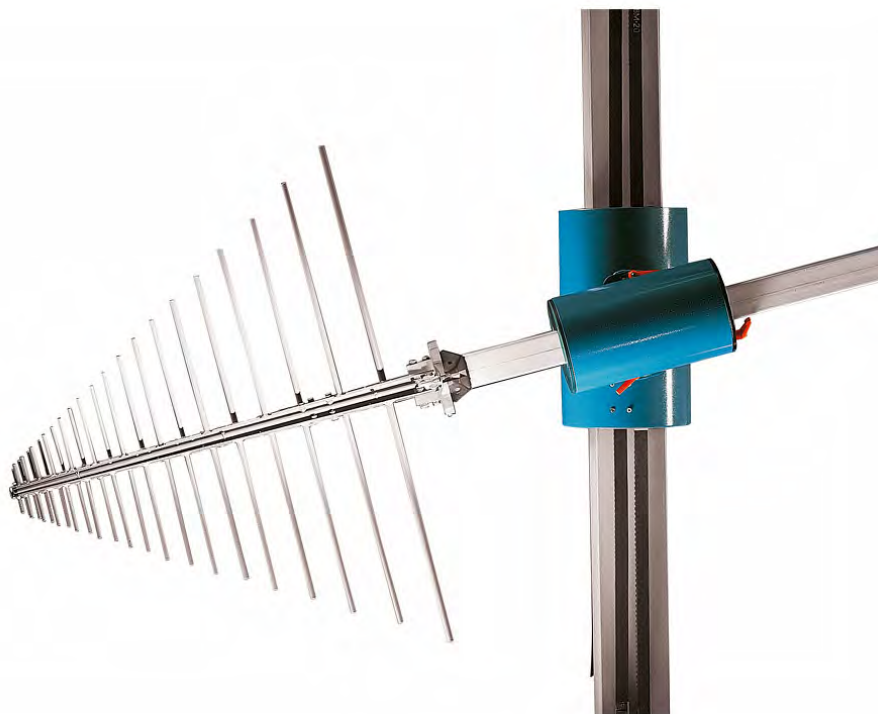

Логопериодическая антенна HL223

Диапазон 200 МГц - 1.3 ГГц

Архангельск (8182)63-90-72
Астана (7172)727-132
Астрахань (8512)99-46-04
Барнаул (3852)73-04-60
Белгород (4722)40-23-64
Брянск (4832)59-03-52
Владивосток (423)249-28-31
Волгоград (844)278-03-48
Вологда (8172)26-41-59
Воронеж (473)204-51-73
Екатеринбург (343)384-55-89
Иваново (4932)77-34-06

Ижевск (3412)26-03-58
Иркутск (395)279-98-46
Казань (843)206-01-48
Калининград (4012)72-03-81
Калуга (4842)92-23-67
Кемерово (3842)65-04-62
Киров (8332)68-02-04
Краснодар (861)203-40-90
Красноярск (391)204-63-61
Курск (4712)77-13-04
Липецк (4742)52-20-81

Киргизия (996)312-96-26-47

Магнитогорск (3519)55-03-13
Москва (495)268-04-70
Мурманск (8152)59-64-93
Набережные Челны (8552)20-53-41
Нижний Новгород (831)429-08-12
Новокузнецк (3843)20-46-81
Новосибирск (383)227-86-73
Омск (3812)21-46-40
Орел (4862)44-53-42
Оренбург (3532)37-68-04
Пенза (8412)22-31-16

Россия (495)268-04-70

Пермь (342)205-81-47
Ростов-на-Дону (863)308-18-15
Рязань (4912)46-61-64
Самара (846)206-03-16
Санкт-Петербург (812)309-46-40
Саратов (845)249-38-78
Севастополь (8692)22-31-93
Симферополь (3652)67-13-56
Смоленск (4812)29-41-54
Сочи (862)225-72-31
Ставрополь (8652)20-65-13

Казахстан (772)734-952-31

Сургут (3462)77-98-35
Тверь (4822)63-31-35
Томск (3822)98-41-53
Тула (4872)74-02-29
Тюмень (3452)66-21-18
Ульяновск (8422)24-23-59
Уфа (347)229-48-12
Хабаровск (4212)92-98-04
Челябинск (351)202-03-61
Череповец (8202)49-02-64
Ярославль (4852)69-52-93

<https://rohdeschwarz.nt-rt.ru> || rwz@nt-rt.ru