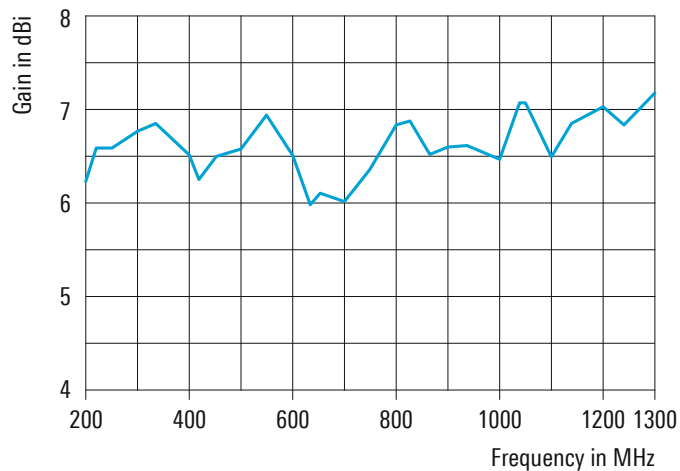

Typical directional radiation patterns at 750 MHz

Typical gain