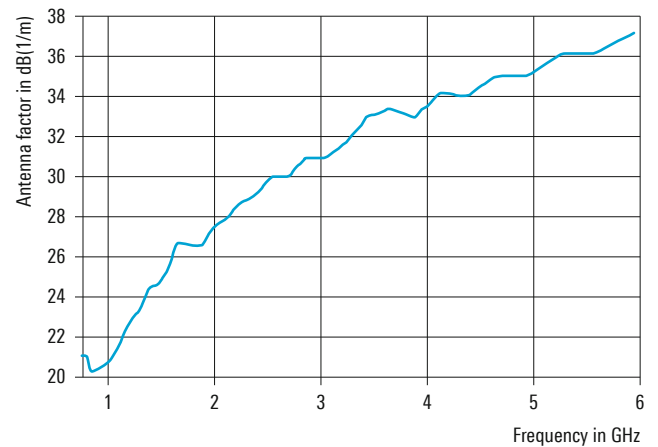

Typical antenna factor