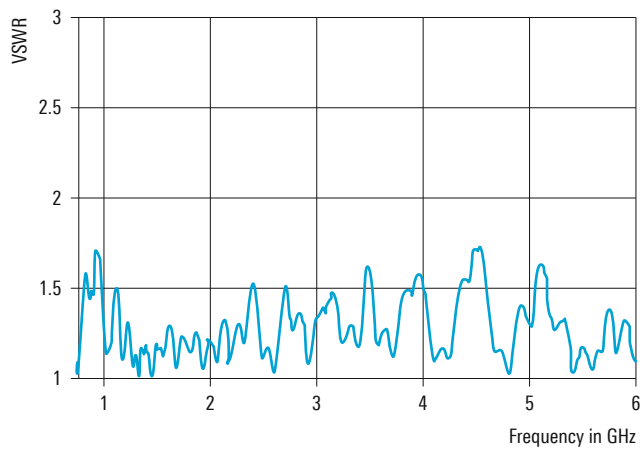

Typical VSWR