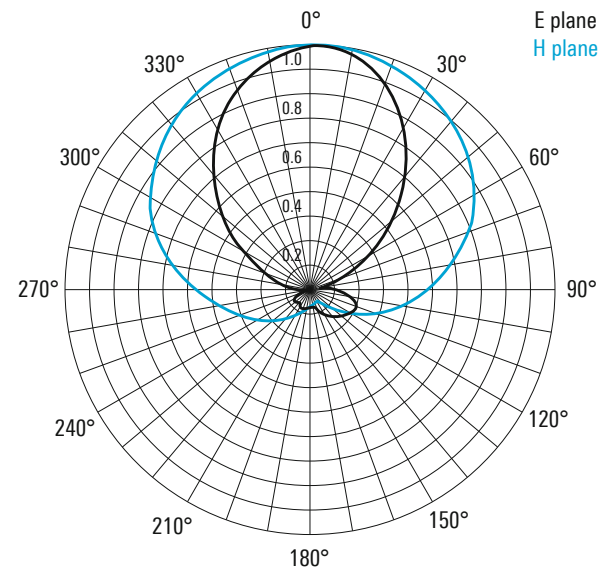

Typical radiation patterns

Typical gain