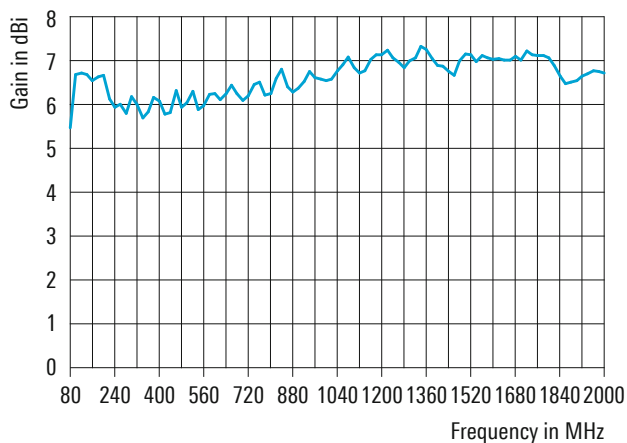

Typical radiation patterns

Typical gain