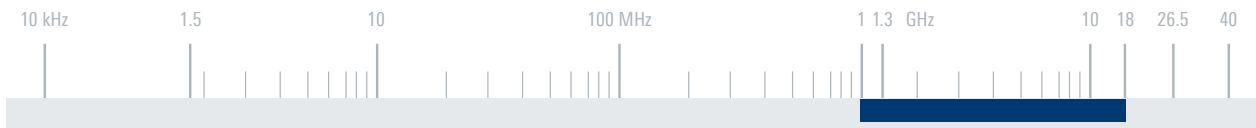

Specifications

Frequency range	1 GHz to 18 GHz	
Polarization	linear/horizontal and vertical	
Input impedance	50 Ω	
VSWR	≤ 2.5	
Max. input power	9 W to 2.5 W CW	
Gain	typ. 7 dBi	
Connector	2 × SMA female	
Operating temperature range	-30°C to +55°C	
Max. wind speed	without ice deposit	180 km/h
MTBF	> 100000 h	
Dimensions	Ø × H; with radome	approx. 210 mm × 300 mm (8 in × 12 in)
Weight	approx. 0.7 kg (2 lb)	

Typical radiation patterns

Typical gain