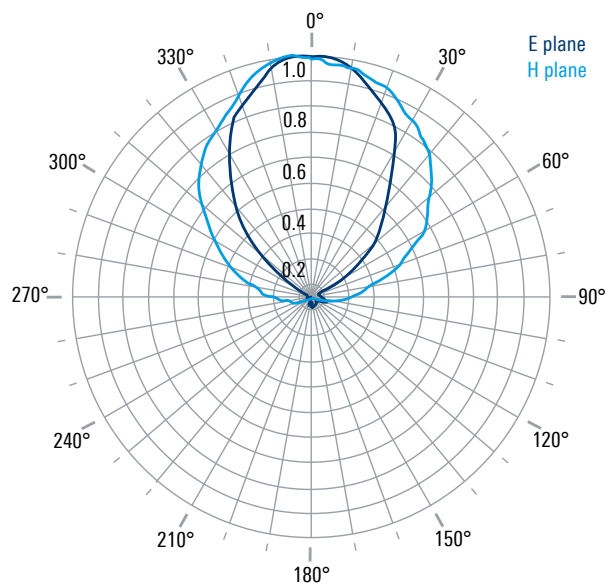

Typical radiation patterns