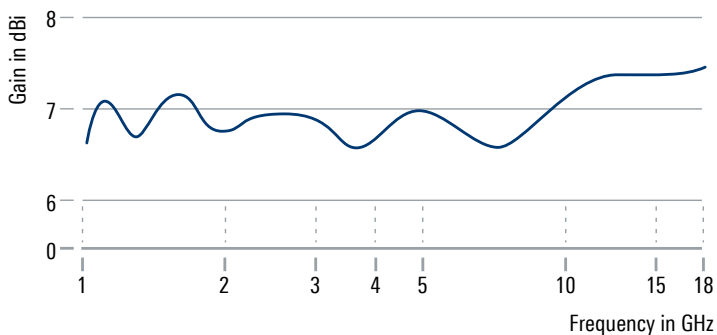

Typical gain