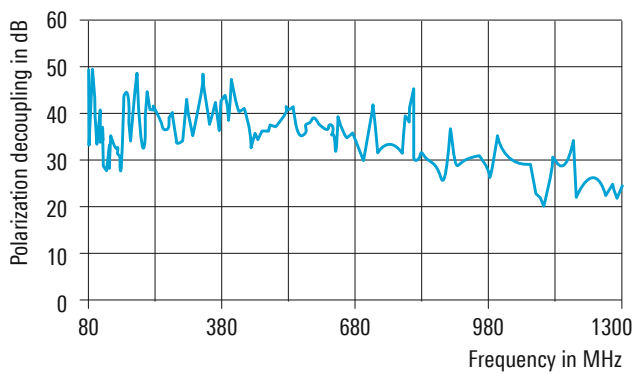

Typical gain and polarization decoupling