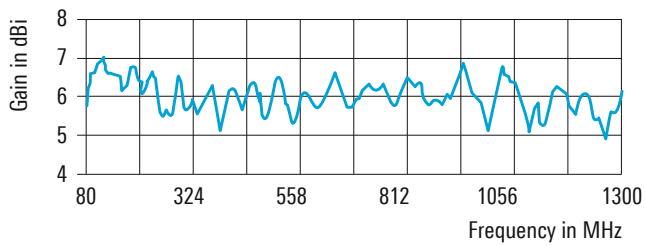

Typical gain and polarization decoupling