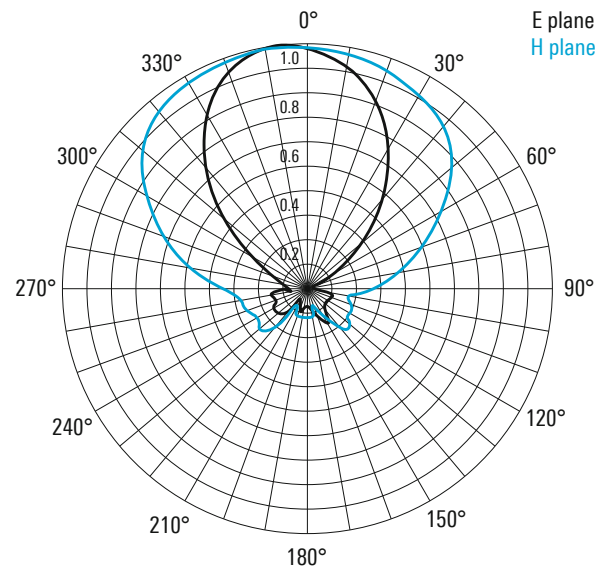

Typical radiation patterns