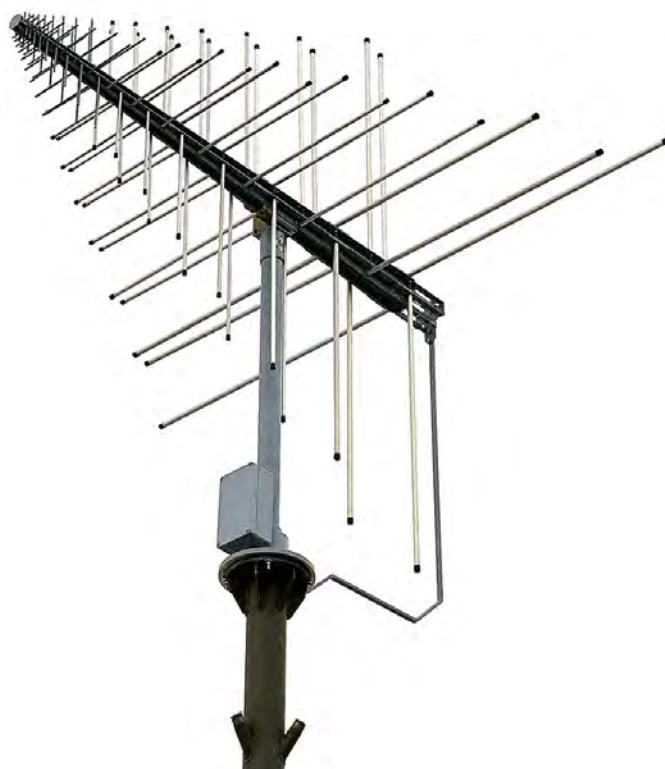

Логопериодическая антенна HL007A2

Диапазон 80 МГц - 1.3 ГГц

Архангельск (8182)63-90-72
Астана (7172)727-132
Астрахань (8512)99-46-04
Барнаул (3852)73-04-60
Белгород (4722)40-23-64
Брянск (4832)59-03-52
Владивосток (423)249-28-31
Волгоград (844)278-03-48
Вологда (8172)26-41-59
Воронеж (473)204-51-73
Екатеринбург (343)384-55-89
Иваново (4932)77-34-06

R&S®HL007A2 CROSSED LOG- PERIODIC ANTENNA

80 MHz to 1.3 GHz

Monitoring and measurement of RF signals

The R&S®HL007A2 log-periodic antenna with crossed elements is particularly suitable for monitoring and measuring RF signals.

The antenna features a virtually frequency-independent radiation pattern and allows horizontally and vertically polarized signals to be received.

Polarization switching (optional) can also be remote controlled.