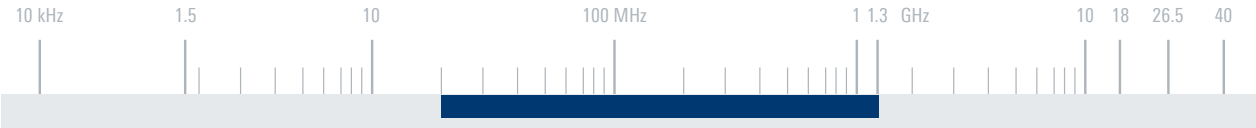

| Specifications | | |
|------------------------------|---------------------|---|
| Frequency range | | 20 MHz to 1.3 GHz |
| Polarization | | linear/vertical |
| Horizontal radiation pattern | | omnidirectional |
| Input impedance | | 50 Ω |
| VSWR | | typ. < 3 |
| Gain | | -24 dBi to -2 dBi (typ.) |
| Connector | | N female |
| Operating temperature range | | -40°C to +70°C |
| Max. wind speed | without ice deposit | 180 km/h |
| MTBF | | > 100000 h |
| Dimensions | Ø × L | approx. 100 mm × 1710 mm (4 in × 67 in) |
| Weight | | approx. 4 kg (9 lb) |