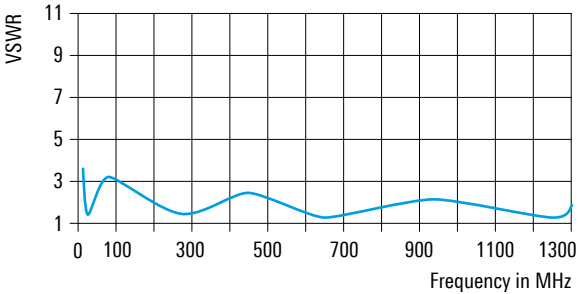

Typical VSWR