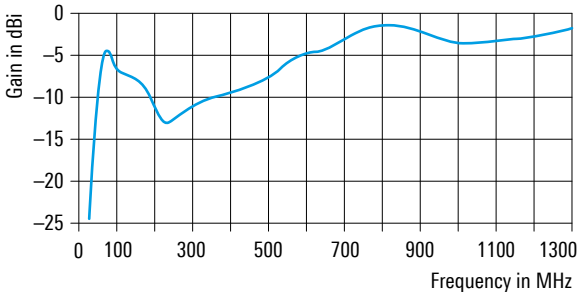

Specifications		
Frequency range		20 MHz to 1.3 GHz
Polarization		linear/vertical
Horizontal radiation pattern		omnidirectional
Input impedance		50 Ω
VSWR		typ. < 3
Gain		-24 dBi to -2 dBi (typ.)
Connector		N female
Operating temperature range		-40°C to +70°C
Max. wind speed	without ice deposit	180 km/h
MTBF		> 100000 h
Dimensions	Ø × L	approx. 100 mm × 1710 mm (4 in × 67 in)
Weight		approx. 4 kg (9 lb)

Typical gain