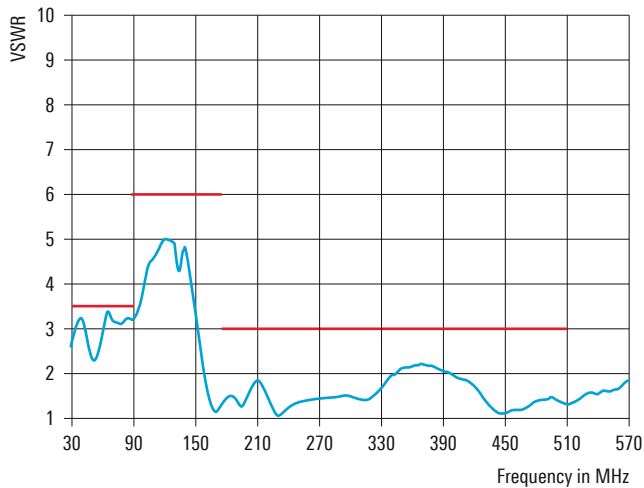

Typical VSWR