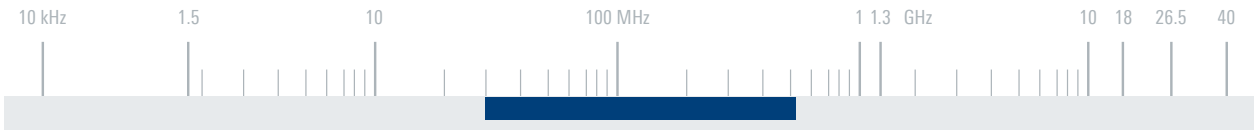

Specifications		
Frequency range		30 MHz to 513 MHz
Input impedance		50 Ω
RF connectors		N male (others on request)
VSWR		typ. < 3
30 MHz to 88 MHz		< 3.5
88 MHz to 175 MHz		< 6.0
175 MHz to 513 MHz		< 3.0
Gain	30 MHz to 88 MHz	typ. -2 dBi
	200 MHz to 513 MHz	typ. 0 dBi
Polarization		linear vertical
Radiation pattern		horizontal: omnidirectional
Maximum input power	30 MHz to 88 MHz	20 W CW
	88 Hz to 400 MHz	15 W CW
	> 400 MHz	10 W CW
MTBF		> 100000 h
Operating temperature range		-40°C to +71°C
Storage temperature range		-50°C to +80°C
Protection class		IP67
Dimensions (∅ × L)	unbent	approx. 35 mm × 1350 mm (1 in × 53 in)
	bent for transportation	approx. 35 mm × 600 mm (1 in × 24 in)
Weight		approx. 0.7 kg (2 lb)

Typical VSWR

Typical gain