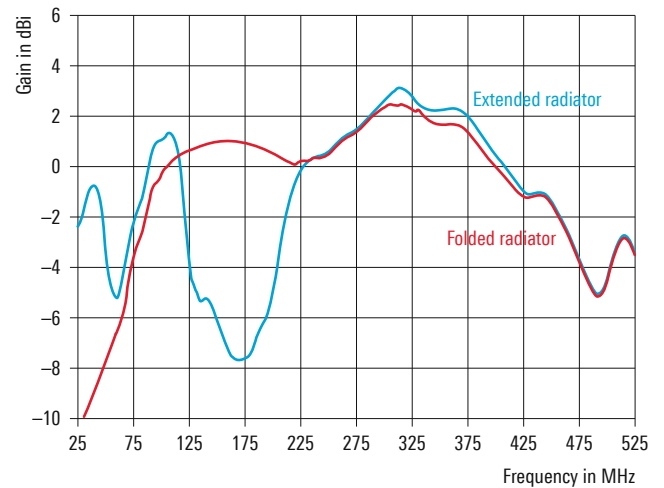

Typical gain