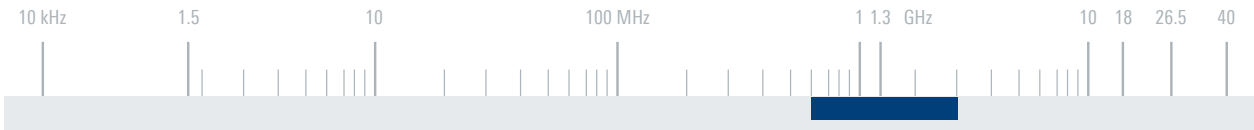

R&S®HK056 BROADBAND MOBILE ANTENNA

600 MHz to 3 GHz

Compact transmitting/receiving antenna specially designed for operation on vehicles

The R&S®HK056 broadband mobile antenna is designed for mobile and semi-stationary communications tasks.

Key facts

- ▶ Extremely wide frequency range
- ▶ High efficiency
- ▶ Excellent radiation characteristics
- ▶ For use in harsh environments
- ▶ Wide operating temperature range

Specifications		
Frequency range		600 MHz to 3 GHz
Connector		N female, 50 Ω
VSWR		typ. < 3.0, peaks up to 3.5
Gain		typ. 2 dBi (see diagram)
Polarization		vertical
Azimuth pattern		omnidirectional
Max. deviation from circularity		±1 dB
Elevation pattern		dipole-like
Input power	up to +40°C	100 W CW
	+40°C to +71°C	50 W CW
Protection class		IP67, in line with EN60529
Operating temperature range		-40°C to +71°C
Dimensions	diameter × length	approx. 46 mm × 968 mm (2 in × 38 in)
	flange diameter	approx. 140 mm (6 in)
Weight		approx. 3.5 kg (8 lb)