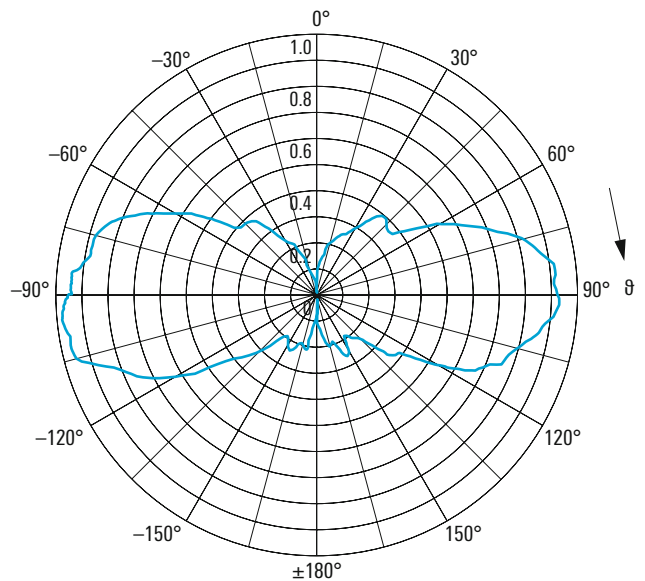

Specifications		
Frequency range		600 MHz to 3 GHz
Connector		N female, 50 Ω
VSWR		typ. < 3.0, peaks up to 3.5
Gain		typ. 2 dBi (see diagram)
Polarization		vertical
Azimuth pattern		omnidirectional
Max. deviation from circularity		±1 dB
Elevation pattern		dipole-like
Input power	up to +40°C	100 W CW
	+40°C to +71°C	50 W CW
Protection class		IP67, in line with EN60529
Operating temperature range		-40°C to +71°C
Dimensions	diameter × length	approx. 46 mm × 968 mm (2 in × 38 in)
	flange diameter	approx. 140 mm (6 in)
Weight		approx. 3.5 kg (8 lb)

Typical elevation pattern in the E plane at 2 GHz