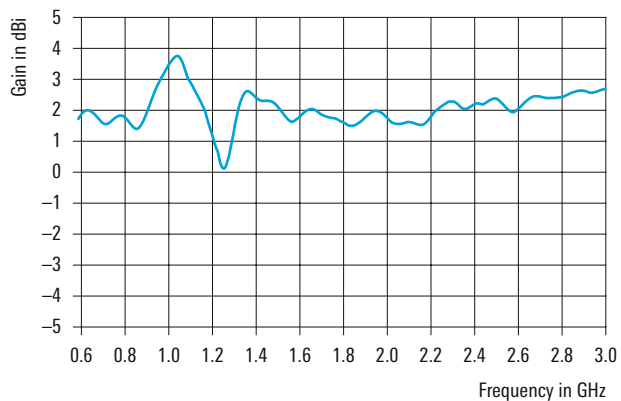

Typical gain