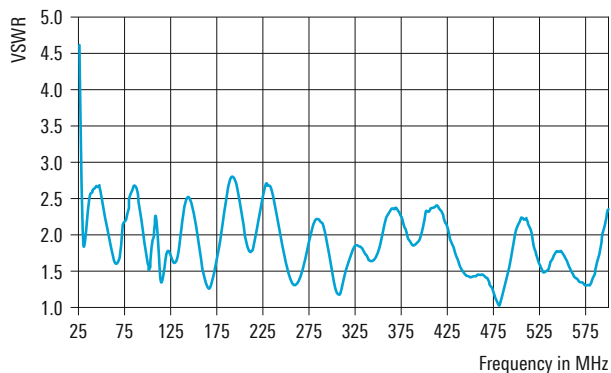

Typical VSWR characteristic