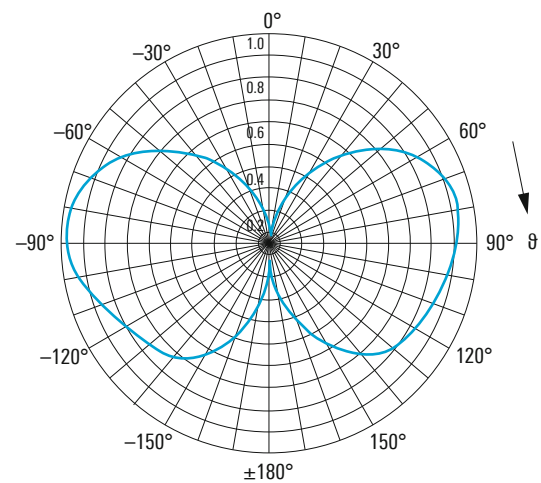

Specifications

Frequency range	27.5 MHz to 600 MHz	
Polarization	vertical	
Input impedance	50 Ω	
VSWR	typ. < 2.5 (measured on a 3 m × 3 m ground plane)	
Gain	27.5 MHz to 110 MHz	-1 dBi to +2 dBi (typ.) (measured on a 3 m × 3 m ground plane)
	110 MHz to 600 MHz	0 dBi to +2 dBi (typ.) (measured under free-space conditions)
Azimuth pattern	omnidirectional	
Max. deviation from circularity	±1 dB	
Elevation pattern	< 110 MHz	monopole-like
	> 110 MHz	dipole-like
Input power	≥ 30 MHz	max. 100 W CW
	< 30 MHz	max. 50 W CW
Connector	N female	
MTBF	> 100 000 h	
Operating temperature range	-40°C to +85°C	
Protection class	IP55	
Max. wind speed	200 km/h	
Dimensions	∅ × L	approx. 165 mm × 1585 mm (7 in × 62 in)
Weight	approx. 12 kg (27 lb)	

**Typical elevation pattern in the E plane at 120 MHz
(measured on a 3 m × 3 m ground plane)**