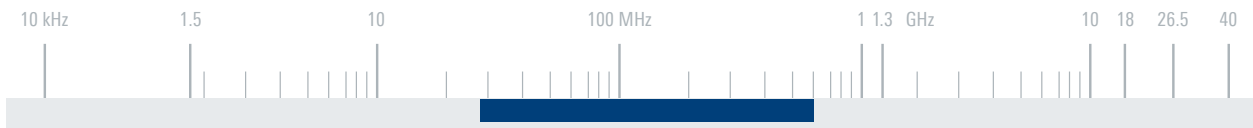

<https://rohdeschwarz.nt-rt.ru> || rwz@nt-rt.ru

R&S®HK055L1 BROADBAND MOBILE ANTENNA

27.5 MHz to 600 MHz

Compact transmitting/receiving antenna specially designed for operation on vehicles

The R&S®HK055L1 broadband mobile antenna covers the extremely wide frequency range from 27.5 MHz to 600 MHz.

Specifications		
Frequency range		27.5 MHz to 600 MHz
Polarization		vertical
Input impedance		50 Ω
VSWR		< 2.5 (measured on a 3 m × 3 m ground plane)
Gain	27.5 MHz to 110 MHz	-1 dBi to +2 dBi (typ.) (measured on a 3 m × 3 m ground plane)
	110 MHz to 600 MHz	0 dBi to +2 dBi (typ.) (measured under free-space conditions)
Azimuth pattern		omnidirectional
Max. deviation from circularity		±1 dB
Elevation pattern	< 110 MHz	monopole-like
	> 110 MHz	dipole-like
Input power	≥ 30 MHz	max. 100 W CW
	< 30 MHz	max. 50 W CW
MTBF		> 100000 h
Connector		N female
Operating temperature range		-40°C to +85°C
Protection class		IP55
Max. wind speed		200 km/h
Dimensions	Ø × L	approx. 165 mm × 1585 mm (7 in × 62 in)
Weight		approx. 19 kg (42 lb)