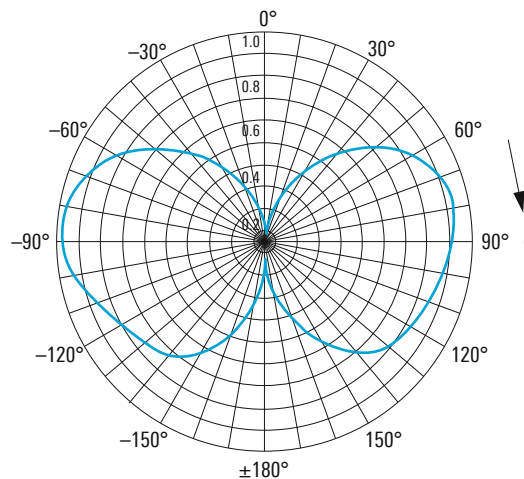

Specifications		
Frequency range		27.5 MHz to 600 MHz
Polarization		vertical
Input impedance		50 Ω
VSWR		< 2.5 (measured on a 3 m × 3 m ground plane)
Gain	27.5 MHz to 110 MHz	-1 dBi to +2 dBi (typ.) (measured on a 3 m × 3 m ground plane)
	110 MHz to 600 MHz	0 dBi to +2 dBi (typ.) (measured under free-space conditions)
Azimuth pattern		omnidirectional
Max. deviation from circularity		±1 dB
Elevation pattern	< 110 MHz	monopole-like
	> 110 MHz	dipole-like
Input power	≥ 30 MHz	max. 100 W CW
	< 30 MHz	max. 50 W CW
MTBF		> 100000 h
Connector		N female
Operating temperature range		-40°C to +85°C
Protection class		IP55
Max. wind speed		200 km/h
Dimensions	Ø × L	approx. 165 mm × 1585 mm (7 in × 62 in)
Weight		approx. 19 kg (42 lb)

Typical elevation pattern in the E plane at 120 MHz (measured on a 3 m × 3 m ground plane)