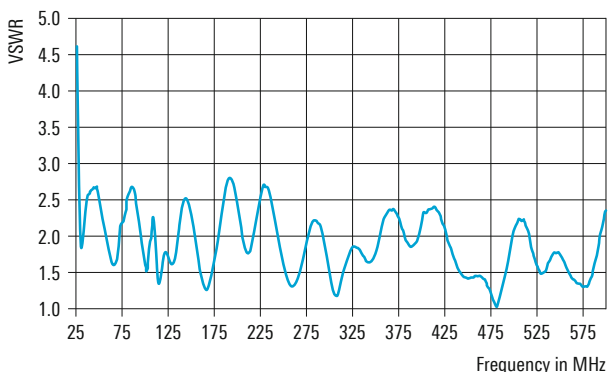

Typical VSWR characteristic