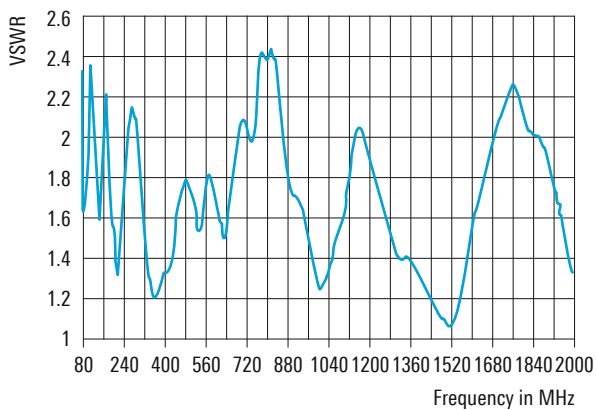

Typical VSWR and gain