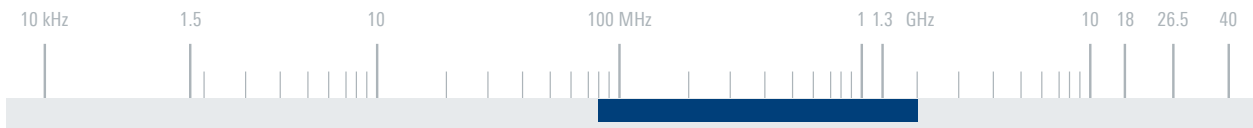

<https://rohdeschwarz.nt-rt.ru> || rwz@nt-rt.ru

R&S®HK033

VHF/UHF COAXIAL DIPOLE

80 MHz to 2 GHz

Extremely broadband vertical coaxial dipole
especially for use on board ships

The R&S®HK033 VHF/UHF coaxial dipole is a very broadband omnidirectional antenna for vertically polarized signals.

Specifications		
Frequency range		80 MHz to 2 GHz
Polarization		linear/vertical
Input impedance		50 Ω
VSWR		typ. < 2 (see diagram)
Max. input power	100 MHz	860 W + 100% AM
	400 MHz	430 W + 100% AM
	600 MHz	360 W + 100% AM
	1000 MHz	270 W + 100% AM
	> 1300 MHz	240 W + 100% AM
Gain		typ. 2 dBi
Horizontal radiation pattern		omnidirectional
Connector		N female
MTBF		> 100 000 h
Operating temperature range		-40°C to +85°C
Max. wind speed	without ice deposit	240 km/h
Dimensions	Ø × H	approx. 0.308 m × 1.234 m (1 ft × 4 ft)
Weight		approx. 6 kg (13.2 lb)