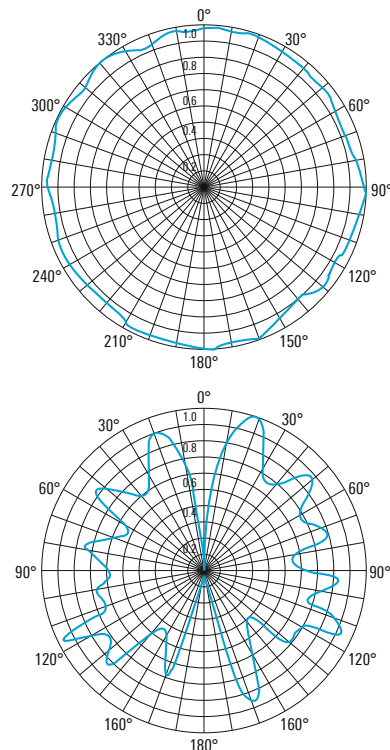

Specifications		
Frequency range		80 MHz to 2 GHz
Polarization		linear/vertical
Input impedance		50 Ω
VSWR		typ. < 2 (see diagram)
Max. input power	100 MHz	860 W + 100% AM
	400 MHz	430 W + 100% AM
	600 MHz	360 W + 100% AM
	1000 MHz	270 W + 100% AM
	> 1300 MHz	240 W + 100% AM
Gain		typ. 2 dBi
Horizontal radiation pattern		omnidirectional
Connector		N female
MTBF		> 100 000 h
Operating temperature range		-40°C to +85°C
Max. wind speed	without ice deposit	240 km/h
Dimensions	Ø × H	approx. 0.308 m × 1.234 m (1 ft × 4 ft)
Weight		approx. 6 kg (13.2 lb)

Typical VSWR and gain

Typical horizontal (top) and vertical (bottom) radiation patterns

Ordering information	Type	Order No.
VHF/UHF coaxial dipole	R&S®HK033	4062.8369.02
Recommended extras		
Diplexer for the ranges from 100 MHz to 162 MHz/225 MHz to 450 MHz	R&S®FT224	0525.5117.03
Mast, length: 6 m, pluggable	R&S®KM011	0273.9116.02
Mast adapter	R&S®KM011Z2	4022.3608.02