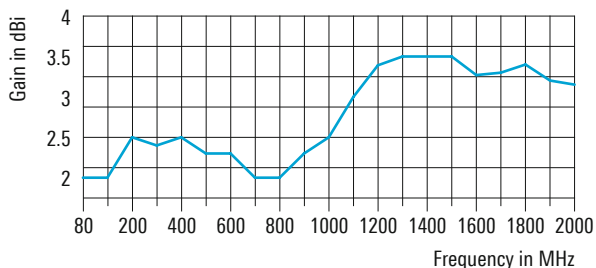

Typical VSWR and gain