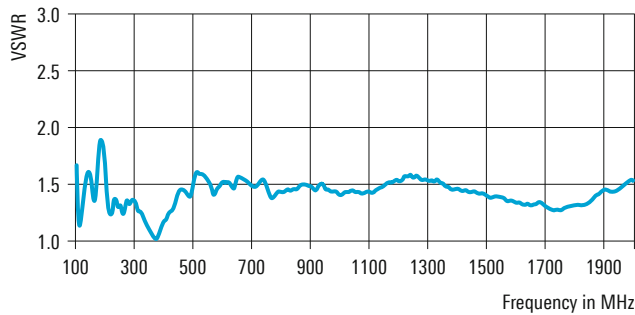

Typical VSWR