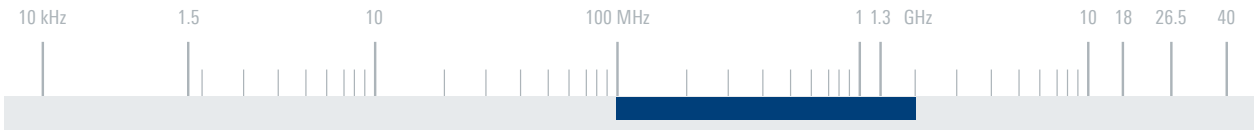

Specifications

Frequency range	100 MHz to 2 GHz	
Polarization	linear/vertical	
Input impedance	50 Ω	
VSWR	< 2	
Permissible input power	up to 200 MHz	1000 W CW
	up to 500 MHz	600 W CW
	up to 1.3 GHz	400 W CW
	up to 2 GHz	300 W CW
Gain	typ. 2 dBi	
Horizontal radiation pattern	omnidirectional	
Uncircularity	±1 dB	
Connector	N female	
MTBF	> 100 000 h	
Operating temperature range	-40°C to +70°C	
Protection class	IP65	
Max. wind speed	without ice deposit	275 km/h
Dimensions	∅ × H	approx. 0.5 m × 1.4 m (2 ft × 5 ft)
Weight	approx. 15 kg (33 lb)	