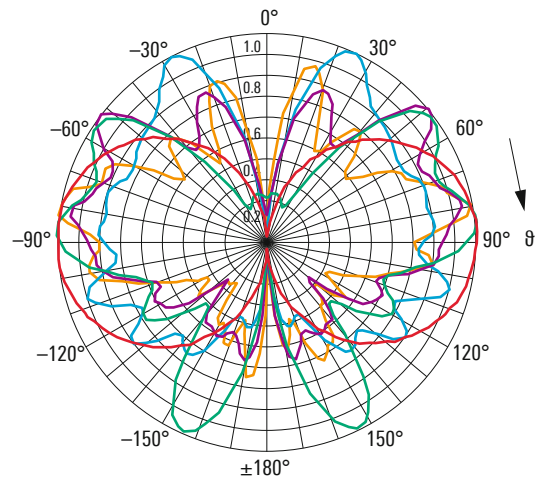

Typical vertical radiation patterns

f = 100 MHz   f = 500 MHz   f = 1000 MHz
f = 150 MHz   f = 2000 MHz