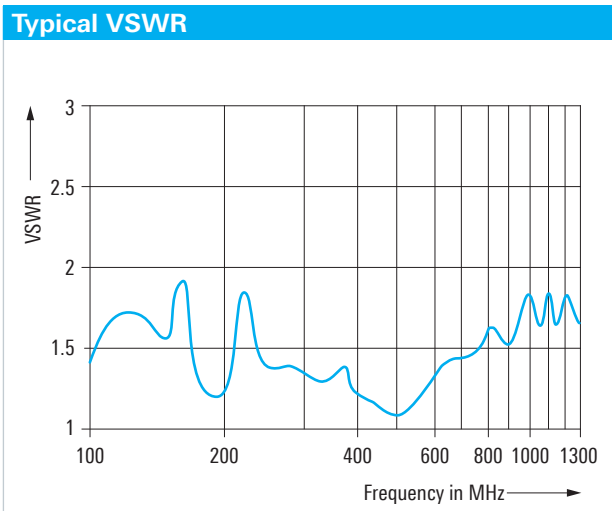

Specifications	
Frequency range	100 MHz to 1.3 GHz
Polarization	linear/vertical
Input impedance	50 Ω
VSWR	typ. <2
Permissible input power	
Up to 150 MHz	800 W + 100% AM
Up to 400 MHz	430 W + 100% AM
Up to 1 GHz	270 W + 100% AM
Up to 1.3 GHz	240 W + 100% AM
Gain	typ. 2 dBi
Horizontal radiation pattern	omnidirectional
Max. deviation from circularity	±1 dB

Connector	N female
MTBF	>150000 h
Operating temperature range	-40°C to +85°C
Max. wind speed	160 km/h (without ice deposit)
Dimensions	
Diameter	approx. 310 mm (approx. 12.2 in)
Height	approx. 1100 mm (approx. 43.3 in)
Weight	approx. 5 kg (approx. 11 lb)