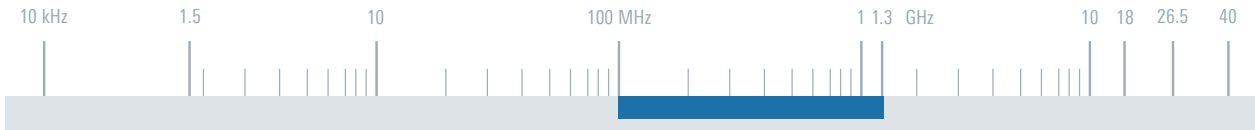

R&S®HK014

VHF/UHF

Coaxial Dipole

100 MHz to 1.3 GHz

VHF/UHF omnidirectional antenna for vertical polarization

Features

- Wide frequency range
- High suppression of skin currents
- Filled-in vertical radiation pattern
- High protection against lightning strokes in the vicinity
- Sturdy design
- Minimal wind load
- Low weight
- Can be used on ships

Due to its sturdy design and low wind load, it is suitable for mobile use, in particular on ships.

Specifications	
Frequency range	100 MHz to 1.3 GHz
Polarization	linear/vertical
Input impedance	50 Ω
VSWR	typ. <2
Permissible input power	
Up to 150 MHz	800 W + 100% AM
Up to 400 MHz	430 W + 100% AM
Up to 1 GHz	270 W + 100% AM
Up to 1.3 GHz	240 W + 100% AM
Gain	typ. 2 dBi
Horizontal radiation pattern	omnidirectional
Max. deviation from circularity	±1 dB