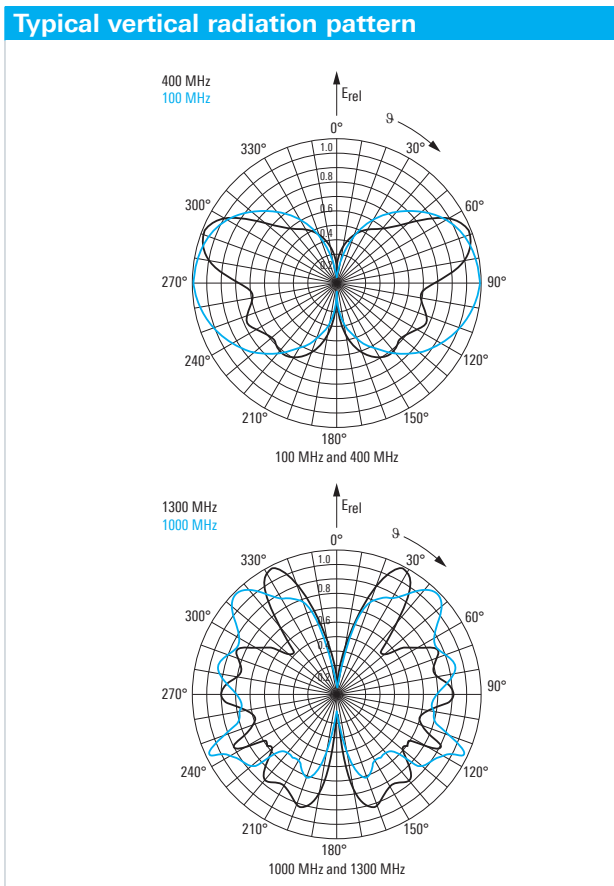

Connector	N female
MTBF	>150000 h
Operating temperature range	-40°C to +85°C
Max. wind speed	160 km/h (without ice deposit)
Dimensions	
Diameter	approx. 310 mm (approx. 12.2 in)
Height	approx. 1100 mm (approx. 43.3 in)
Weight	approx. 5 kg (approx. 11 lb)