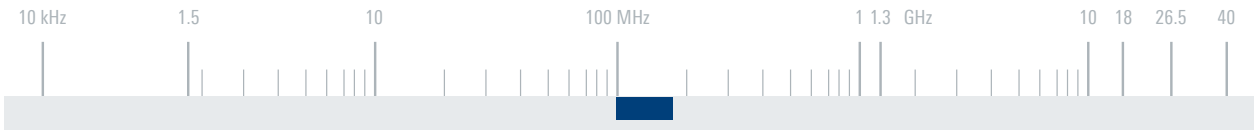

Specifications

Frequency range	100 MHz to 174 MHz	
Polarization	linear/vertical	
Input impedance	50 Ω	
VSWR	≤ 2	
Max. input power	400 W CW	
Gain	typ. 2 dBi	
Horizontal radiation pattern	omnidirectional	
Uncircularity	±0.5 dB	
RF connector	N female	
MTBF	> 100 000 h	
Operating temperature range	-40°C to +70°C	
Protection class	IP65	
Max. wind speed	without ice deposit	275 km/h
Dimensions	Ø × H	approx. 0.5 m × 1.45 m (2 ft × 5 ft)
Weight	approx. 7 kg (15 lb)	