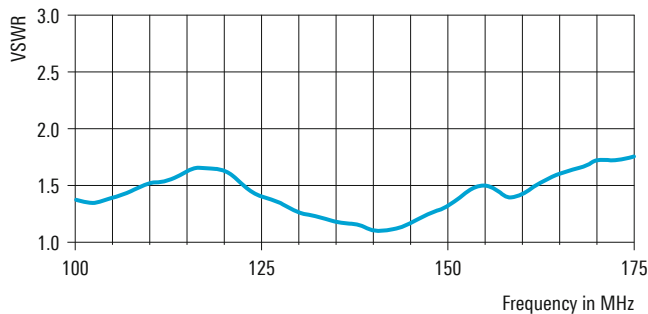

Typical radiation patterns

Typical VSWR