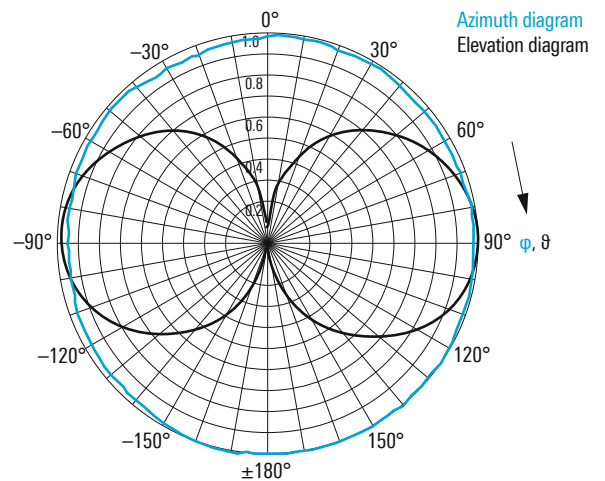

Typical radiation patterns

Typical VSWR