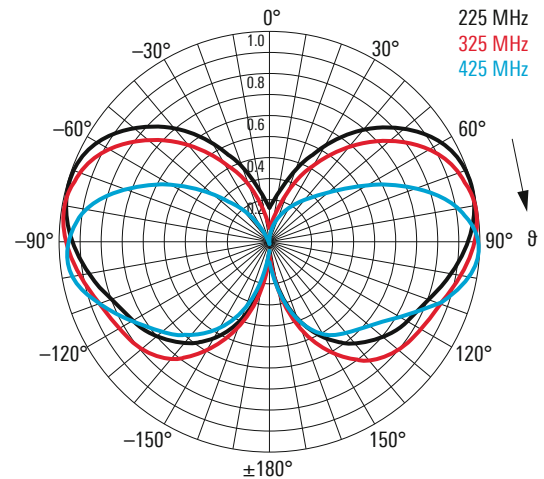

Typical vertical radiation patterns