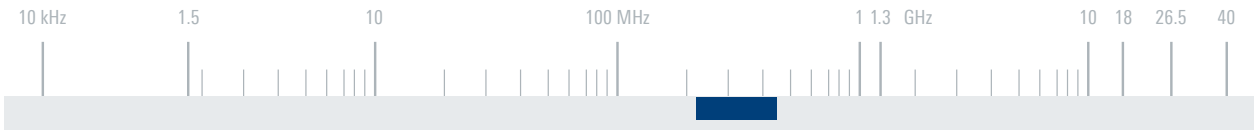

Specifications

Frequency range	225 MHz to 450 MHz	
Polarization	linear/vertical	
Input impedance	50 Ω	
VSWR	≤ 2	
Max. input power	400 W CW	
Gain	typ. 2 dBi	
Horizontal radiation pattern	omnidirectional	
Uncircularity	225 MHz to 400 MHz	typ. ±0.5 dB
	> 400 MHz to 450 MHz	typ. ±1 dB
RF connector	N female	
MTBF	> 100 000 h	
Operating temperature range	-40°C to +70°C	
Protection class	IP65	
Max. wind speed	without ice deposit	275 km/h
Dimensions	Ø × H	approx. 405 mm × 810 mm (16 in × 32 in)
Weight	approx. 3 kg (7 lb)	