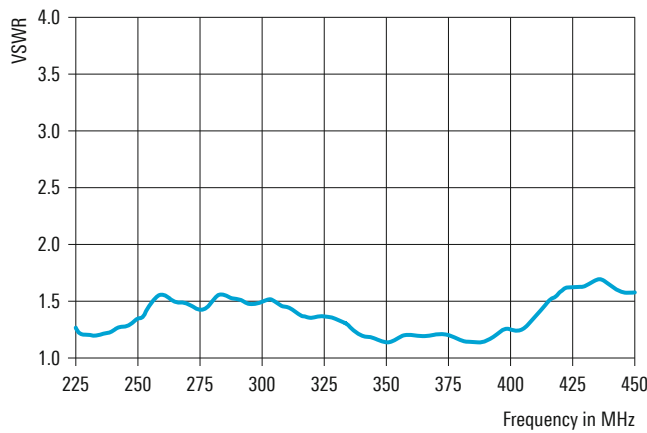

Typical VSWR