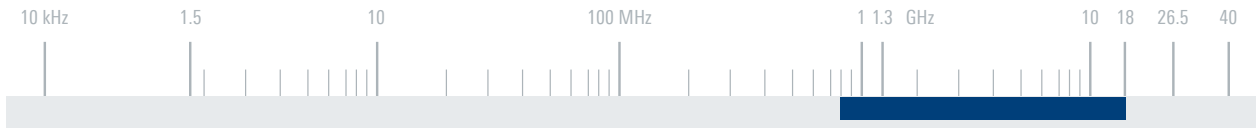

Thanks to its outstanding power rating and matching (VSWR), it can also be used in transmission applications.

The sturdy design as well as the low weight of this antenna ensure easy handling and make it ideal for use in monitoring applications under severe outdoor conditions.

The high gain up to 18 GHz allows the reception and analysis of weak signals.

Key facts

- ▶ Wide frequency range
- ▶ High gain, optimum beamwidth for good emitter locating
- ▶ Stable radiation patterns over entire frequency range
- ▶ Very low cross-polarization
- ▶ Compact size, low weight
- ▶ Outstanding power ratings up to 18 GHz

Specifications

Frequency range		800 MHz to 18 GHz
Polarization		linear
Nominal impedance		50 Ω
VSWR		typ. < 2 (see diagram)
Gain		see diagram
Cross-polarization		< -25 dB; typ. -30 dB
Max. input power (at sea level, +40°C ambient temperature)	800 MHz	300 W CW
	5 GHz	190 W CW
	10 GHz	130 W CW
	18 GHz	100 W CW
RF connector		N female
MTBF		> 100 000 h
Protection class		IP55, in line with EN 60529
Operating temperature range		-30°C to +55°C
Max. wind speed	without ice deposit	275 km/h
Dimensions	Ø × L	approx. 0.41 m × 0.3 m (16 in × 12 in)
Weight		approx. 5.5 kg (12 lb)