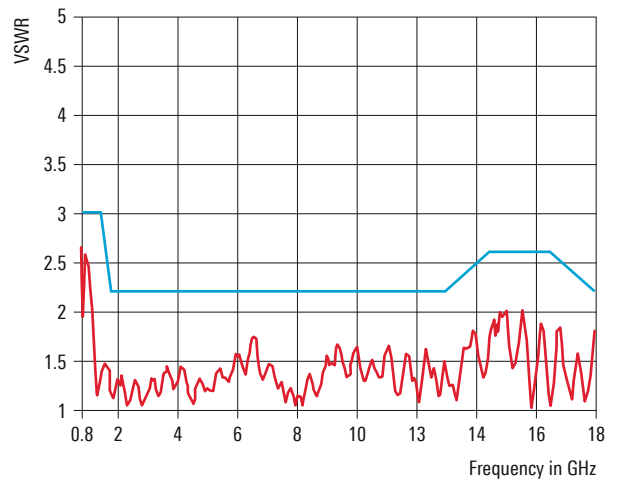

Typical VSWR and limit line