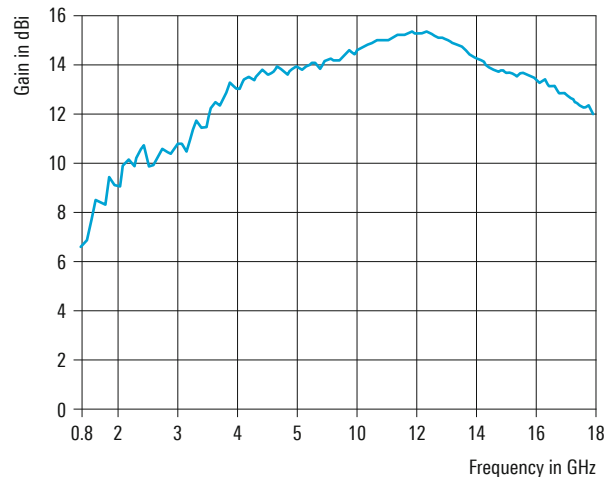

Typical gain