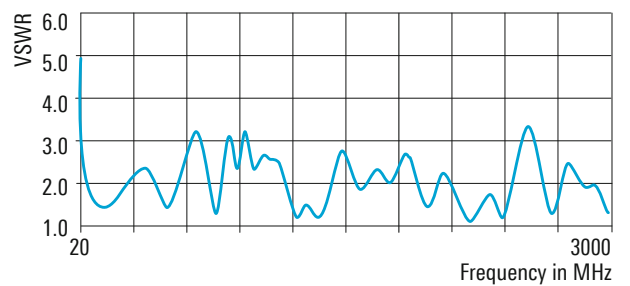

Typical VSWR characteristic