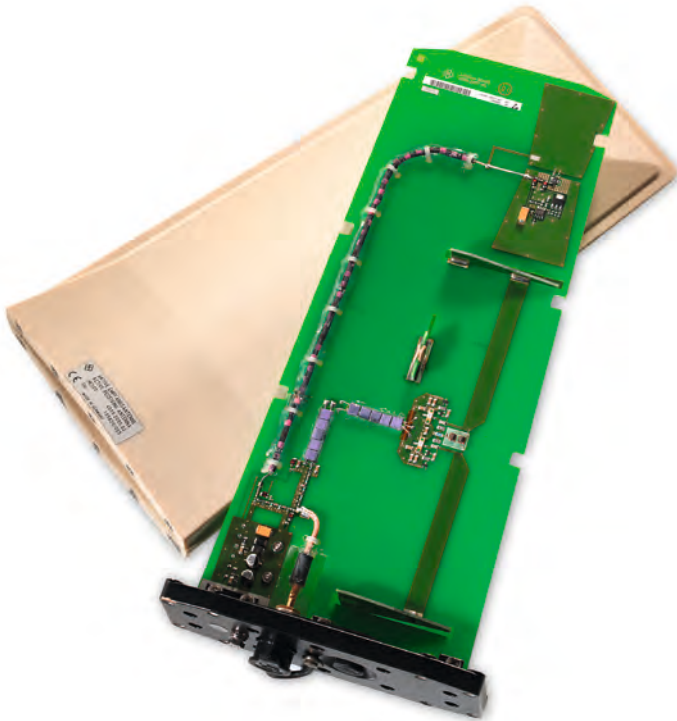

R&S®HE500 ACTIVE RECEIVING ANTENNA

20 MHz to 3 GHz

Good reception results in a compact size

The R&S®HE500 active receiving antenna has been designed as a monitoring antenna for vertical polarization and omnidirectional reception in the frequency range from 20 MHz to 3 GHz.

The antenna features a compact design and low weight, making it ideal for use in mobile systems and environments where space is at a premium.

A sturdy, composite radome protects the antenna and its electronics against the effects of weather and high wind speeds.

Key facts

- Extremely broadband
- Omnidirectional radiation pattern
- Low weight
- Compact size
- Weatherproof housing