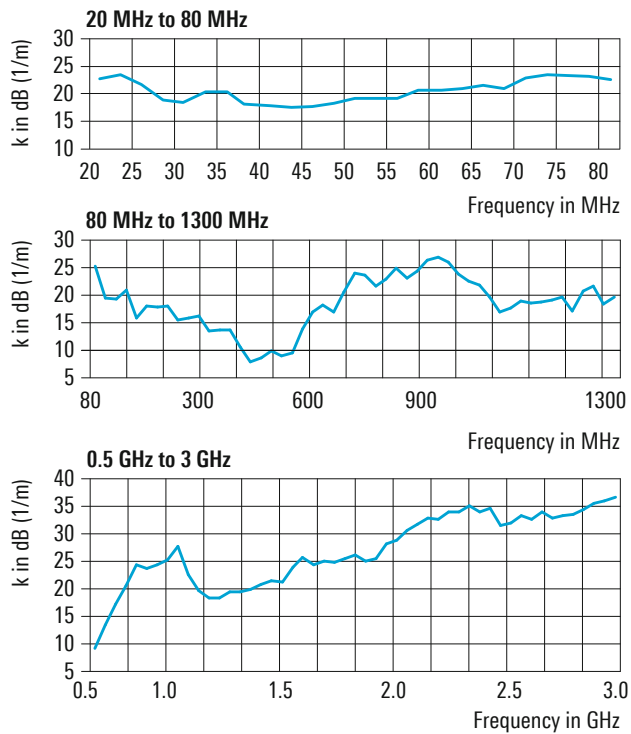

Typical antenna factor