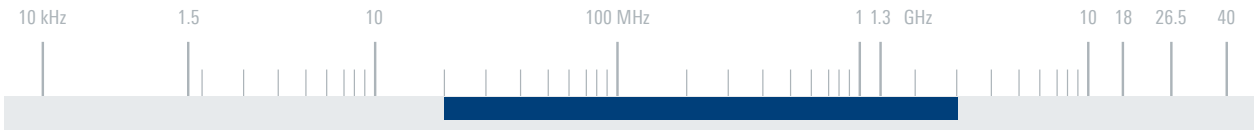

<https://rohdeschwarz.nt-rt.ru> || rwz@nt-rt.ru

R&S®HE500 ACTIVE RECEIVING ANTENNA

20 MHz to 3 GHz

Good reception results in a compact size

The R&S®HE500 active receiving antenna has been designed as a monitoring antenna for vertical polarization and omnidirectional reception in the frequency range from 20 MHz to 3 GHz.

Key facts

- ▶ Extremely broadband
- ▶ Omnidirectional radiation pattern
- ▶ Low weight
- ▶ Compact size
- ▶ Weatherproof housing

Specifications

Frequency range	20 MHz to 3 GHz	
Polarization	linear/vertical	
Input impedance	50 Ω	
VSWR	typ. < 3	
Horizontal radiation pattern	omnidirectional	
Antenna factor	see diagram	
Field strength sensitivity (S/N = 0 dB, Δf = 1 Hz)	20 MHz to 1.3 GHz	typ. -23 dB(μV/m)
	1.3 GHz to 3 GHz	typ. -20 dB(μV/m)
Destructive field strength	typ. > 50 V/m	
IP2	20 MHz to 900 MHz	typ. > 50 dBm
	> 900 MHz to 3 GHz	typ. > 30 dBm
IP3	typ. > 25 dBm	
Power supply	18 V to 32 V DC (max. 180 mA)	
Connector	N female	
MTBF	> 50000 h	
Operating temperature range	-40°C to +65°C	
Max. wind speed	model .02	250 km/h
	model .14	600 km/h (only on narrow side)
Dimensions	W × H × L	approx. 65 mm × 365 mm × 170 mm (3 in × 14 in × 7 in)
Weight	approx. 1.2 kg (3 lb)	