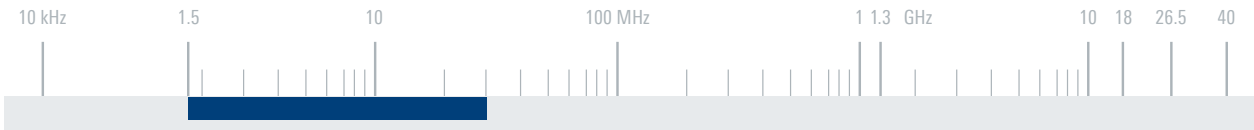

Key facts

- ▶ Sturdy construction
- ▶ Shock- and vibration-proof
- ▶ Optimal for mobile use
- ▶ Suitable ATU available

Specifications

Frequency range	transmission (with ATU)	1.5 MHz to 30 MHz
Polarization		linear/vertical
Max. input power		150 W CW/150 W PEP
Horizontal radiation pattern		omnidirectional
Connector		clamp
MTBF		> 100 000 h
Operating temperature range		-30°C to +55°C
Max. wind speed	without ice deposit	150 km/h
Height of antenna		approx. 5 m (16 ft)
Disassembly possible		yes
Weight		approx. 4 kg (9 lb)