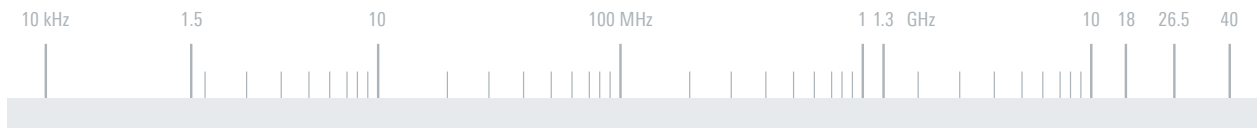

Specifications

Power supply	85 V to 264 V AC, 47 Hz to 63 Hz	
Power consumption	max. 300 VA	
Operating mode	manual or remote control	
Controller interfaces	RS-232/RS-485	
Power supply of rotator	voltage	24 V DC
	power	max. 100 W (azimuth), max. 80 W (elevation)
Display accuracy	0.1°	
MTBF	> 10 000 h	
Operating temperature range	0°C to +50°C	
Dimensions	W x H x L	approx. 483 mm x 133 mm x 373 mm (19 in x 5 in x 15 in)
Weight	approx. 4.5 kg (10 lb)	

Ordering information	Type	Order No.
Control unit	R&S®GB130	4059.8755.02
Recommended extras		
Antenna rotator	R&S®RD130	4059.8503.02
Cable set	R&S®GK130	
50 m		4059.8855.02
80 m		4059.8855.03
120 m		4059.8855.04
200 m		4059.8855.05
Antenna remote control software (ARCOS)	R&S®CP001	4069.6384.04

Архангельск (8182)63-90-72
Астана (7172)727-132
Астрахань (8512)99-46-04
Барнаул (3852)73-04-60
Белгород (4722)40-23-64
Брянск (4832)59-03-52
Владивосток (423)249-28-31
Волгоград (844)278-03-48
Вологда (8172)26-41-59
Воронеж (473)204-51-73
Екатеринбург (343)384-55-89
Иваново (4932)77-34-06

Ижевск (3412)26-03-58
Иркутск (395)279-98-46
Казань (843)206-01-48
Калининград (4012)72-03-81
Калуга (4842)92-23-67
Кемерово (3842)65-04-62
Киров (8332)68-02-04
Краснодар (861)203-40-90
Красноярск (391)204-63-61
Курск (4712)77-13-04
Липецк (4742)52-20-81

Киргизия (996)312-96-26-47

Магнитогорск (3519)55-03-13
Москва (495)268-04-70
Мурманск (8152)59-64-93
Набережные Челны (8552)20-53-41
Нижний Новгород (831)429-08-12
Новокузнецк (3843)20-46-81
Новосибирск (383)227-86-73
Омск (3812)21-46-40
Орел (4862)44-53-42
Оренбург (3532)37-68-04
Пенза (8412)22-31-16

Россия (495)268-04-70

Пермь (342)205-81-47
Ростов-на-Дону (863)308-18-15
Рязань (4912)46-61-64
Самара (846)206-03-16
Санкт-Петербург (812)309-46-40
Саратов (845)249-38-78
Севастополь (8692)22-31-93
Симферополь (3652)67-13-56
Смоленск (4812)29-41-54
Сочи (862)225-72-31
Ставрополь (8652)20-65-13

Казахстан (772)734-952-31

Сургут (3462)77-98-35
Тверь (4822)63-31-35
Томск (3822)98-41-53
Тула (4872)74-02-29
Тюмень (3452)66-21-18
Ульяновск (8422)24-23-59
Уфа (347)229-48-12
Хабаровск (4212)92-98-04
Челябинск (351)202-03-61
Череповец (8202)49-02-64
Ярославль (4852)69-52-93