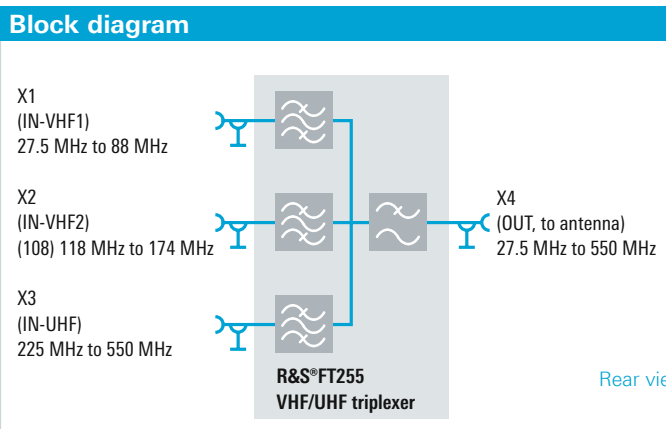

Specifications	
Frequency range	
X1 (IN-VHF1)	27.5 MHz to 88 MHz
X2 (IN-VHF2)	(108 MHz) 118 MHz to 174 MHz
X3 (IN-UHF)	225 MHz to 550 MHz
X4 (OUT)	27.5 MHz to 550 MHz
RF connectors	N female, 50 Ω
VSWR	≤ 1.4 (≤ 2 at 108 MHz)
Passband attenuation	
VHF1	typ. 0.5 dB
VHF2	typ. < 0.75 dB, typ. < 1.5 dB at 108 MHz
UHF	typ. < 1 dB

Decoupling	
VHF	typ. > 30 dB, typ. > 10 dB at 108 MHz
UHF	typ. > 25 dB
Load capacity	
Sum power	max. 225 W CW
For each input	max. 100 W CW
Operating temperature range	-20°C to +55°C
Storage temperature range	-40°C to +70°C
Protection class	IP67
MTBF	> 100000 h
Dimensions (W × H × L)	approx. 140 mm × 80 mm × 260 mm (6 in × 3 in × 10 in)
Weight	approx. 1.3 kg (3 lb)

Ordering information	Type	Order No.
VHF/UHF Triplexer, color: silver gray (RAL 7001)	R&S®FT255	4077.9508.02
Recommended extras		
Broadband Mobile Antenna	R&S®HK055L1	4067.0014.xx
Omnidirectional Broadband Antenna	R&S®HK055S1	4067.0443.xx
Vehicular Broadband Omnidirectional Antenna	R&S®HK061	4076.0007.xx