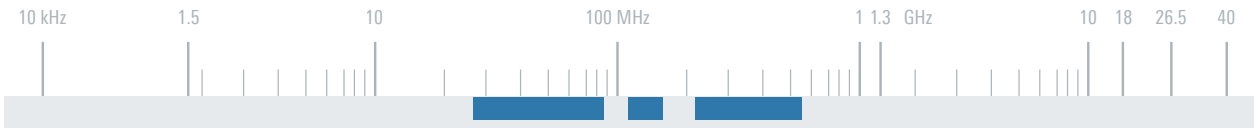

Specifications	
Frequency range	
X1 (IN-VHF1)	27.5 MHz to 88 MHz
X2 (IN-VHF2)	(108 MHz) 118 MHz to 174 MHz
X3 (IN-UHF)	225 MHz to 550 MHz
X4 (OUT)	27.5 MHz to 550 MHz
RF connectors	N female, 50 Ω
VSWR	≤ 1.4 (≤ 2 at 108 MHz)
Passband attenuation	
VHF1	typ. 0.5 dB
VHF2	typ. < 0.75 dB, typ. < 1.5 dB at 108 MHz
UHF	typ. < 1 dB

Decoupling	
VHF	typ. > 30 dB, typ. > 10 dB at 108 MHz
UHF	typ. > 25 dB
Load capacity	
Sum power	max. 225 W CW
For each input	max. 100 W CW
Operating temperature range	-20°C to +55°C
Storage temperature range	-40°C to +70°C
Protection class	IP67
MTBF	> 100000 h
Dimensions (W × H × L)	approx. 140 mm × 80 mm × 260 mm (6 in × 3 in × 10 in)
Weight	approx. 1.3 kg (3 lb)

Ordering information	Type	Order No.
VHF/UHF Triplexer, color: silver gray (RAL 7001)	R&S®FT255	4077.9508.02
Recommended extras		
Broadband Mobile Antenna	R&S®HK055L1	4067.0014.xx
Omnidirectional Broadband Antenna	R&S®HK055S1	4067.0443.xx
Vehicular Broadband Omnidirectional Antenna	R&S®HK061	4076.0007.xx