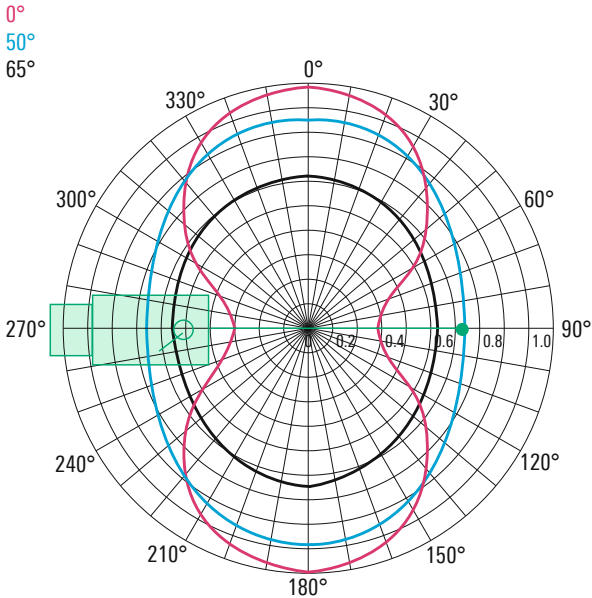

Typical azimuth patterns for various elevation angles