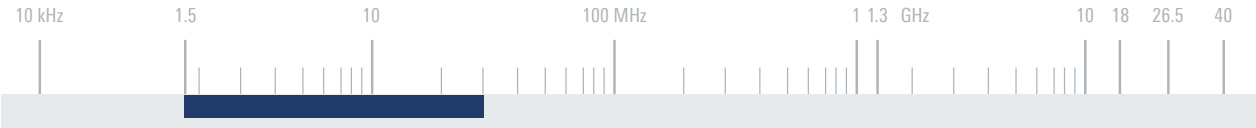

Switching between the three operating modes (optimized for specific frequency and distance ranges) is performed manually at the antenna head.

Key facts

- ▶ Coverage of all distance ranges
- ▶ No skip zone
- ▶ Omnidirectional coverage with high-angle radiation (NVIS)
- ▶ Omnidirectional coverage up to 1000 km due to null fill
- ▶ Installation time approx. 10 min