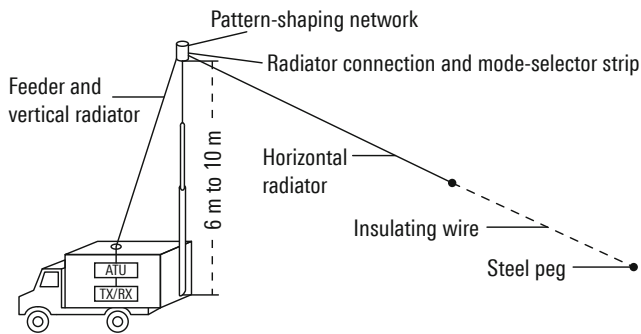

System overview with description of individual components