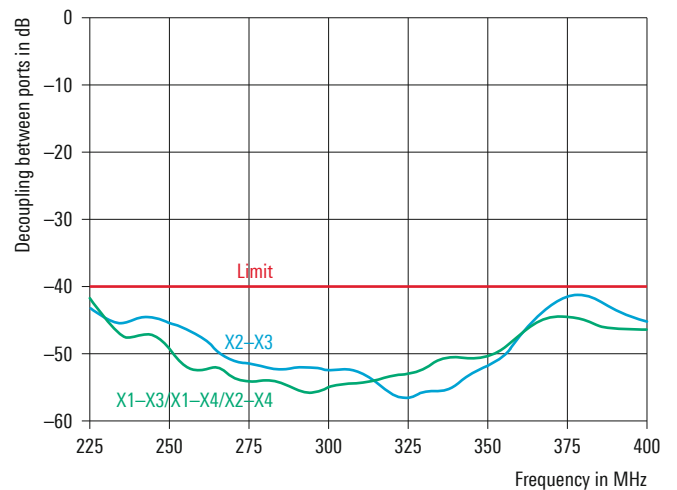

Key facts

- ▶ Four individually accessible dipoles
- ▶ High decoupling between individual dipoles
- ▶ For naval applications
- ▶ Ruggedized design for harsh environmental conditions

Specifications		
Frequency range		225 MHz to 400 MHz
Polarization		linear, vertical
Nominal impedance		50 Ω
VSWR		< 2.5
Gain		typ. 1.5 dBi
Polarization decoupling		> 20 dB
Decoupling	between lower two dipoles	> 27 dB
	between upper two dipoles	> 27 dB
	between lower and upper dipoles	> 40 dB
Radiation pattern		horizontal: omnidirectional
Maximum input power		4 times 200 W CW
RF connector		4 N sockets
MTBF		> 100 000 h
Operating temperature range		-30°C to +70°C
Protection class		IP65
Max. wind speed	without ice deposit	275 km/h
Dimensions	∅ × H	approx. 0.13 m (radome) × 5.4 m (0.4 ft × 18 ft)
Weight		approx. 85 kg (187 lb)

Typical VSWR

Typical decoupling between a lower (X1 or X2) and an upper dipole (X3 or X4)

Ordering information	Type	Order No.
Omnidirectional UHF antenna	R&S®AD066ST	4095.7003.02

Архангельск (8182)63-90-72
Астана (7172)727-132
Астрахань (8512)99-46-04
Барнаул (3852)73-04-60
Белгород (4722)40-23-64
Брянск (4832)59-03-52
Владивосток (423)249-28-31
Волгоград (844)278-03-48
Вологда (8172)26-41-59
Воронеж (473)204-51-73
Екатеринбург (343)384-55-89
Иваново (4932)77-34-06