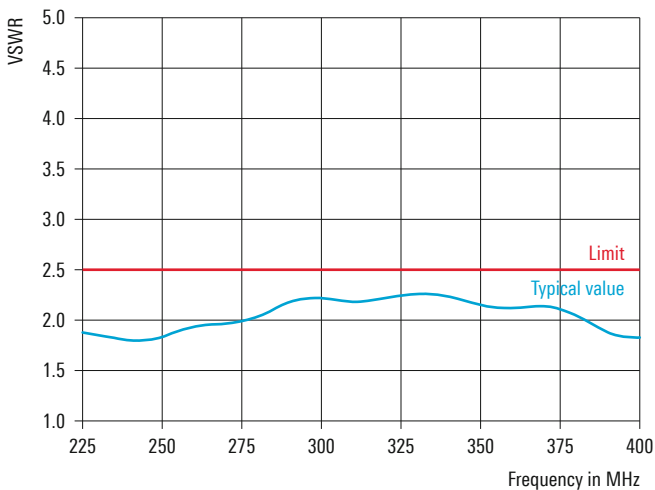

Typical VSWR