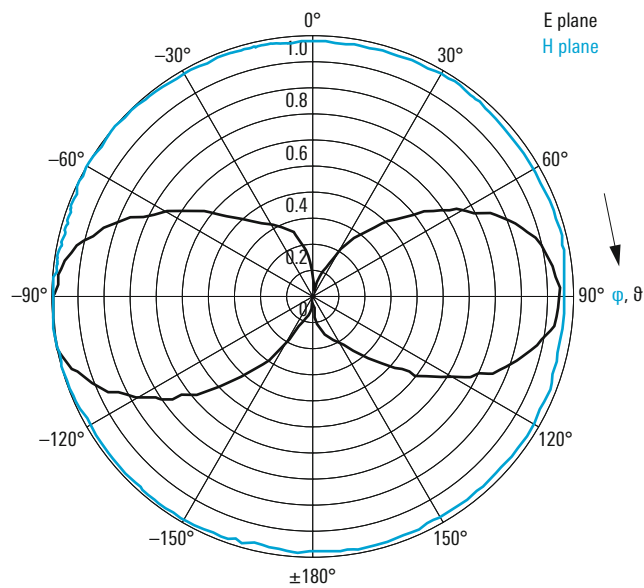

Typical radiation patterns at 300 MHz