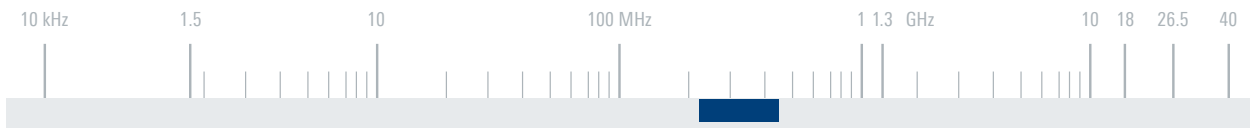

R&S®AD033V3 OMNIDIRECTIONAL UHF ANTENNA

225 MHz to 450 MHz

Compact UHF transmitting/receiving antenna for
naval applications

The R&S®AD033V3 is an omnidirectional UHF antenna for naval applications. The antenna can be used for transmitting or for receiving only.

Eight vertically polarized dipoles are circularly arranged around a center support structure and combined to one output, resulting in an excellent omnidirectional behavior.

The R&S®AD033V3 can fit around mast diameters of up to 670 mm. The antenna is delivered in two prefitted half-shells for easy mounting to existing masts. Even refitting to existing ship structures is possible.

Specifications		
Frequency range		225 MHz to 450 MHz
Connector		7/16 (female), 50 Ω
VSWR		typ. 2.0
Gain		typ. 2 dBi
Polarization		linear, vertical
Polarization decoupling		≥ 20 dB
Input power		max. 600 W CW
Azimuth pattern		omnidirectional
Max. deviation from circularity	225 MHz to 400 MHz	typ. < ±0.75 dB
	> 400 MHz to 450 MHz	typ. < ±1 dB
Operating temperature range		-30°C to +55°C
Protection class		IP56
Max. wind speed	without ice deposit	275 km/h
	with 30 mm ice deposit	180 km/h
Dimensions	diameter × height	approx. 1270 mm × 1000 mm (50 in × 39 in)
	inner diameter	approx. 670 mm (26 in)
Weight		approx. 85 kg (187 lb)