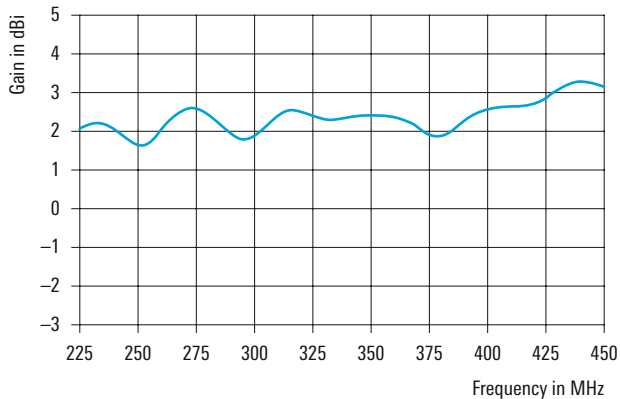

Specifications		
Frequency range		225 MHz to 450 MHz
Connector		7/16 (female), 50 Ω
VSWR		typ. 2.0
Gain		typ. 2 dBi
Polarization		linear, vertical
Polarization decoupling		≥ 20 dB
Input power		max. 600 W CW
Azimuth pattern		omnidirectional
Max. deviation from circularity	225 MHz to 400 MHz	typ. < ±0.75 dB
	> 400 MHz to 450 MHz	typ. < ±1 dB
Operating temperature range		-30°C to +55°C
Protection class		IP56
Max. wind speed	without ice deposit	275 km/h
	with 30 mm ice deposit	180 km/h
Dimensions	diameter × height	approx. 1270 mm × 1000 mm (50 in × 39 in)
	inner diameter	approx. 670 mm (26 in)
Weight		approx. 85 kg (187 lb)

Typical antenna gain