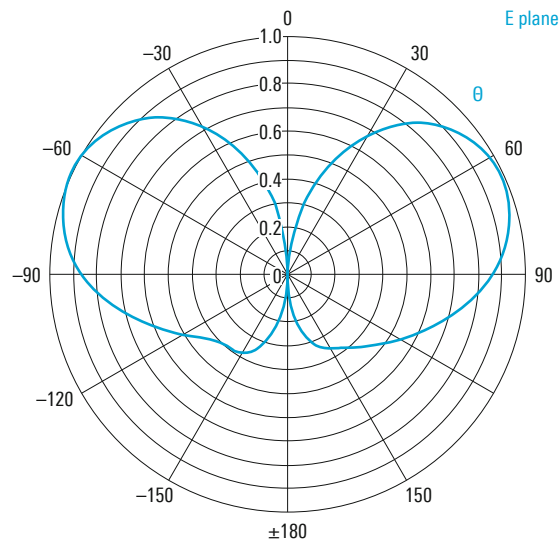

Typical vertical radiation pattern at 1.1 GHz