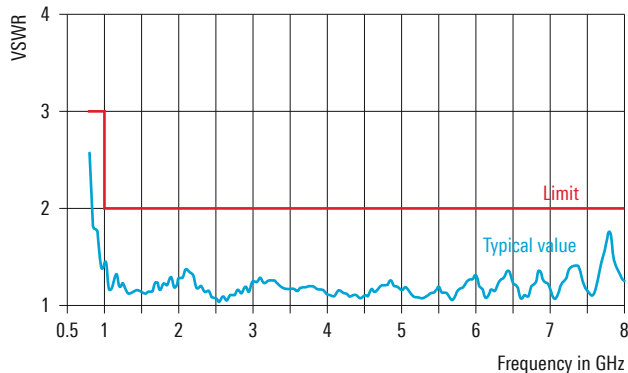

Specifications		
Frequency range		800 MHz to 8 GHz
Polarization		linear, vertical
Nominal impedance		50 Ω
VSWR	0.8 GHz to 0.95 GHz	< 3.0
	> 0.95 GHz	< 2.0
Gain		typ. 2 dBi
Polarization decoupling		> 20 dB
Radiation patterns		horizontal: omnidirectional
Maximum input power	for frequencies ≤ 4 GHz	200 W CW
	for frequencies > 4 GHz	100 W CW
RF connector		N female
MTBF		> 100 000 h
Operating temperature range		-30°C to +70°C
Protection class		IP65
Max. wind speed	without ice deposit	275 km/h
Dimensions	∅ × H	approx. 0.21 m × 0.275 m (8 in × 11 in)
Weight		approx. 2.5 kg (6 lb)

Typical VSWR