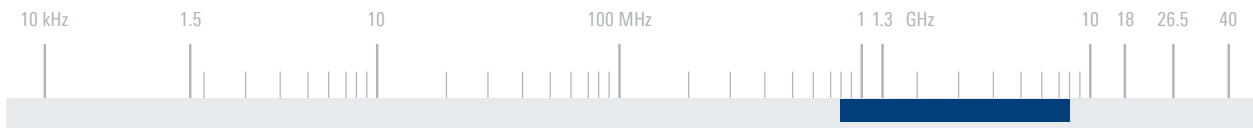

<https://rohdeschwarz.nt-rt.ru> || rwz@nt-rt.ru

R&S®AD016MC COMPACT BROADBAND TX ANTENNA

800 MHz to 8 GHz

For transmission and reception

The linearly polarized R&S®AD016MC compact broadband TX antenna covers the wide frequency range from 800 MHz to 8 GHz for transmit and receive purposes.

Specifications		
Frequency range		800 MHz to 8 GHz
Polarization		linear, vertical
Nominal impedance		50 Ω
VSWR	0.8 GHz to 0.95 GHz	< 3.0
	> 0.95 GHz	< 2.0
Gain		typ. 2 dBi
Polarization decoupling		> 20 dB
Radiation patterns		horizontal: omnidirectional
Maximum input power	for frequencies ≤ 4 GHz	200 W CW
	for frequencies > 4 GHz	100 W CW
RF connector		N female
MTBF		> 100 000 h
Operating temperature range		-30°C to +70°C
Protection class		IP65
Max. wind speed	without ice deposit	275 km/h
Dimensions	∅ × H	approx. 0.21 m × 0.275 m (8 in × 11 in)
Weight		approx. 2.5 kg (6 lb)