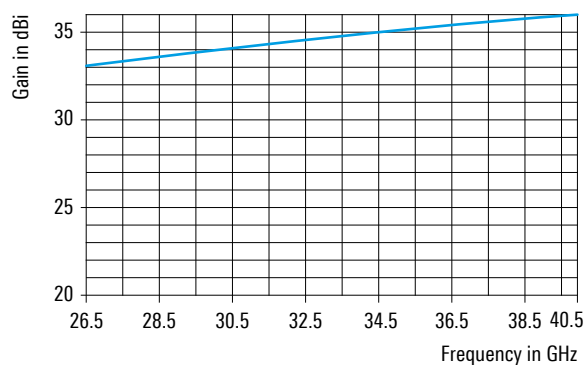

Typical antenna gain