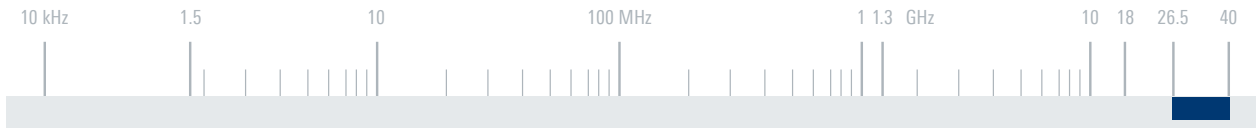

Specifications

Antenna

Frequency range	26.5 GHz to 40 GHz
Polarization	H, V or 45°, depending on installation
Input impedance	50 Ω
VSWR	< 3
Gain	33 dBi to 36 dBi
Half-power beamwidth	3° to 2°
Reflector diameter	250 mm
Connector	K female

Preamplifier (typical values)

Gain	> 30 dB
1 dB compression point	≥ +10 dBm
Noise figure	< 4 dB
Power consumption	+15 V/0.2 A
MTBF	model .04 (passive) > 250000 h model .02 (active) > 100000 h
Operating temperature range	-20°C to +50°C
Dimensions	L × Ø approx. 380 mm × 300 mm (15 in × 12 in)
Weight	approx. 4 kg (9 lb)

Typical antenna gain

Typical radiation pattern at 40 GHz