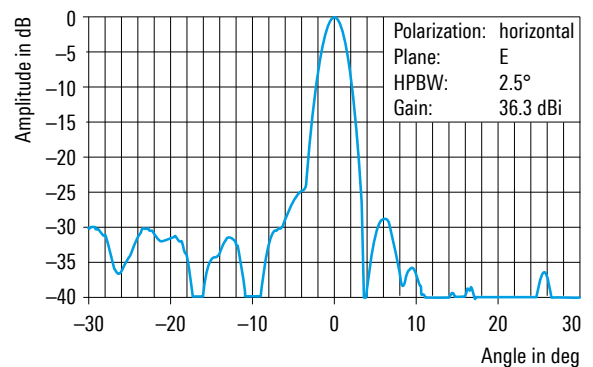

Typical radiation pattern at 40 GHz