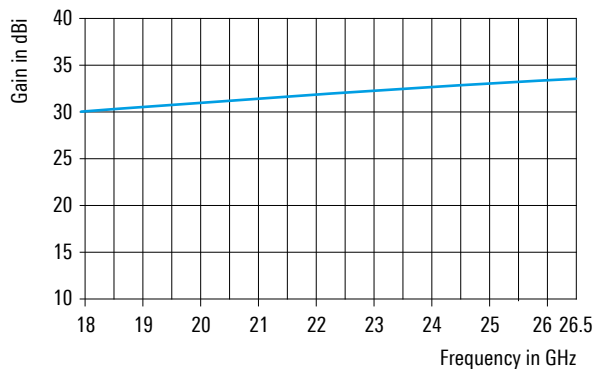

Typical antenna gain