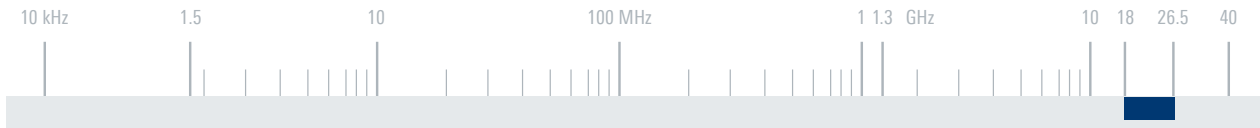

Specifications

Antenna

Frequency range	18 GHz to 26.5 GHz
Polarization	H, V or 45°, depending on installation
Input impedance	50 Ω
VSWR	< 3
Gain	30 dBi to 33 dBi
Half-power beamwidth	4.5° to 3°
Reflector diameter	250 mm
Connector	K female

Preamplifier (typical values)

Gain	> 28 dB	
1 dB compression point	≥ +10 dBm	
Noise figure	< 3 dB	
Power consumption	+15 V/0.2 A	
MTBF	model .04 (passive) model .02 (active)	> 100000 h > 100000 h
Operating temperature range	-20°C to +50°C	
Dimensions	L × Ø	approx. 380 mm × 300 mm (15 in × 12 in)
Weight		approx. 4 kg (9 lb)

Typical antenna gain

Typical radiation pattern at 26.5 GHz