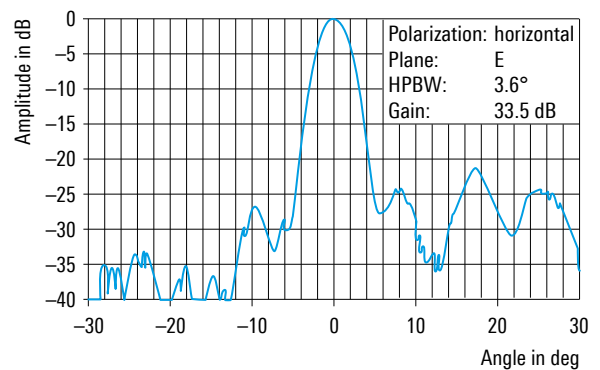

Typical radiation pattern at 26.5 GHz