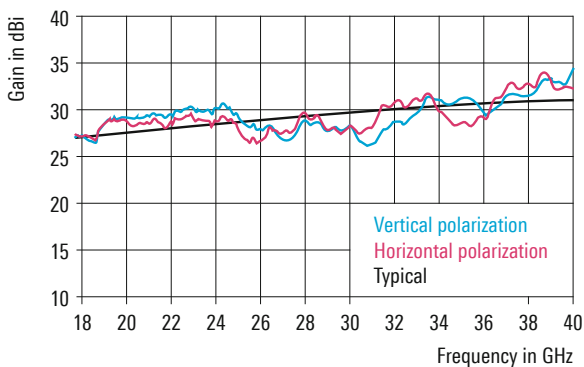

Typical antenna gain