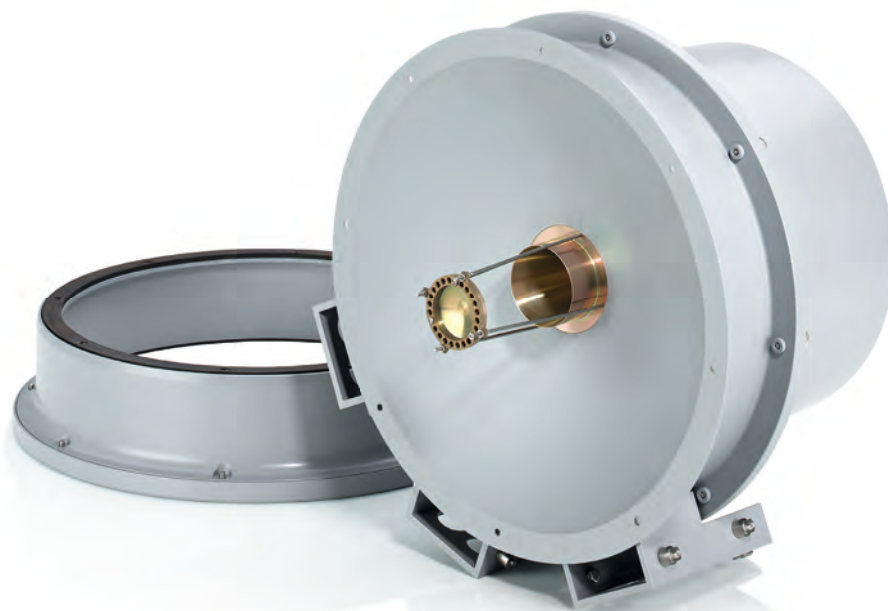

Широкополосная антенна AC025DP

Диапазон 18 - 40 ГГц

Архангельск (8182)63-90-72
Астана (7172)727-132
Астрахань (8512)99-46-04
Барнаул (3852)73-04-60
Белгород (4722)40-23-64
Брянск (4832)59-03-52
Владивосток (423)249-28-31
Волгоград (844)278-03-48
Вологда (8172)26-41-59
Воронеж (473)204-51-73
Екатеринбург (343)384-55-89
Иваново (4932)77-34-06

Ижевск (3412)26-03-58
Иркутск (395)279-98-46
Казань (843)206-01-48
Калининград (4012)72-03-81
Калуга (4842)92-23-67
Кемерово (3842)65-04-62
Киров (8332)68-02-04
Краснодар (861)203-40-90
Красноярск (391)204-63-61
Курск (4712)77-13-04
Липецк (4742)52-20-81

Киргизия (996)312-96-26-47

Магнитогорск (3519)55-03-13
Москва (495)268-04-70
Мурманск (8152)59-64-93
Набережные Челны (8552)20-53-41
Нижний Новгород (831)429-08-12
Новокузнецк (3843)20-46-81
Новосибирск (383)227-86-73
Омск (3812)21-46-40
Орел (4862)44-53-42
Оренбург (3532)37-68-04
Пенза (8412)22-31-16

Россия (495)268-04-70

Пермь (342)205-81-47
Ростов-на-Дону (863)308-18-15
Рязань (4912)46-61-64
Самара (846)206-03-16
Санкт-Петербург (812)309-46-40
Саратов (845)249-38-78
Севастополь (8692)22-31-93
Симферополь (3652)67-13-56
Смоленск (4812)29-41-54
Сочи (862)225-72-31
Ставрополь (8652)20-65-13

Казахстан (772)734-952-31

Сургут (3462)77-98-35
Тверь (4822)63-31-35
Томск (3822)98-41-53
Тула (4872)74-02-29
Тюмень (3452)66-21-18
Ульяновск (8422)24-23-59
Уфа (347)229-48-12
Хабаровск (4212)92-98-04
Челябинск (351)202-03-61
Череповец (8202)49-02-64
Ярославль (4852)69-52-93

<https://rohdeschwarz.nt-rt.ru> || rwz@nt-rt.ru