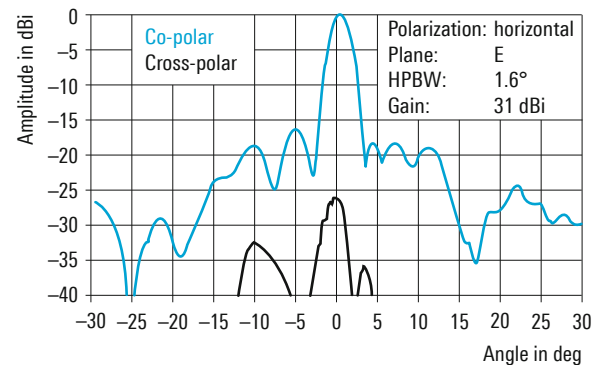

Typical radiation patterns at 33 GHz