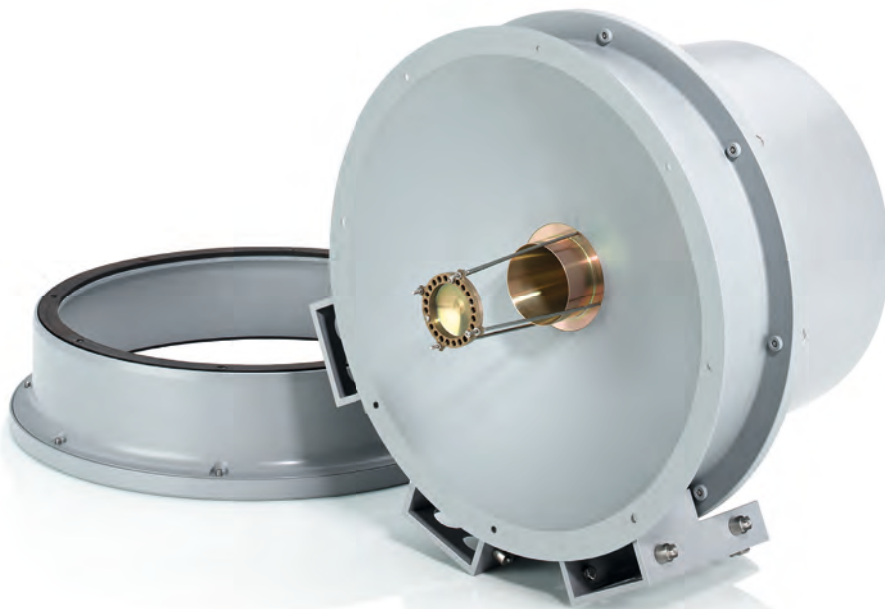

<https://rohdeschwarz.nt-rt.ru> || rwz@nt-rt.ru

R&S®AC025DP DUAL-POLARIZED REFLECTOR ANTENNA

18 GHz to 40 GHz

Broadband microwave reflector antenna
with preamplifier

The R&S®AC025DP dual-polarized reflector antenna has been optimized for use in the range from 18 GHz to 40 GHz.

For independent operation, the antenna is installed on a tripod.

The antenna is equipped with two integrated preamplifiers for simultaneous signal processing.

Key facts

- ▶ Extremely wide frequency range
- ▶ Simultaneous reception of two orthogonal polarization planes
- ▶ Fast and simple installation
- ▶ Sturdy mechanical design