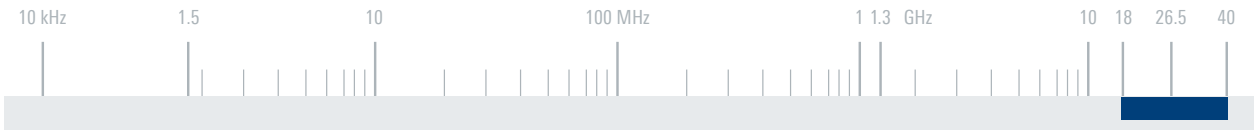

Specifications

Antenna

Frequency range		18 GHz to 40 GHz
Polarization		2 × linear (orthogonal to each other)
Input impedance		50 Ω
VSWR (with preamplifier)		< 3.0; typ. < 2.5
Gain		26 dBi to 32 dBi
Half-power beamwidth		4.5° to 2° (typ.)
Reflector diameter		250 mm
Connector		2 × K female

Preamplifier (typical values)

Gain		min. 28 dB
1 dB compression point		> 5 dBm
Noise figure		max. 5 dB
Power consumption		15 V/0.5 A (max.)
MTBF		> 50 000 h
Operating temperature range		-30°C to +55°C
Dimensions	Ø × L	approx. 320 mm × 340 mm (13 in × 13 in)
Weight		approx. 5 kg (11 lb)

Typical antenna gain

Typical radiation patterns at 33 GHz