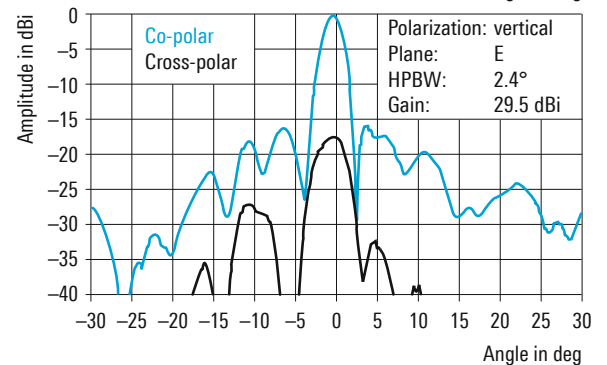

Typical radiation patterns at 33 GHz