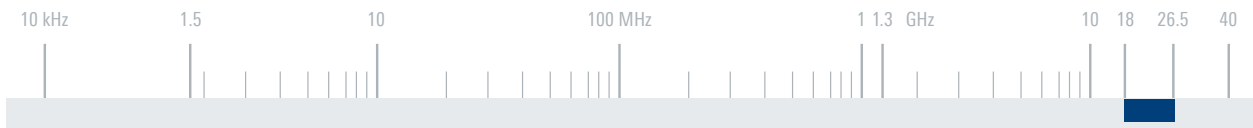

Antennas without weather protection cover.

Specifications

Frequency range		18 GHz to 26.5 GHz
Polarization		right-hand circular (R&S®AC004R1) or left-hand circular (R&S®AC004L1)
Input impedance		50 Ω
VSWR		typ. < 2.5 (see diagram)
Gain		typ. 2 dBi
Connector		RPC2.92 (K) female
Max. input power		25 W (CW, +20°C ambient temperature)
Radiation pattern, azimuth plane		omnidirectional (see diagram), uncircularity max. ±3 dB
Radiation pattern, elevation plane		directional, half-power beamwidth typ. 20°
MTBF		> 100 000 h
Operating temperature range		-35°C to +65°C
Protection class		IP54
Max. wind speed	without ice deposit	180 km/h
Dimensions	Ø × H	approx. 150 mm × 134 mm (6 in × 5 in)
Weight		approx. 1.4 kg (3 lb)