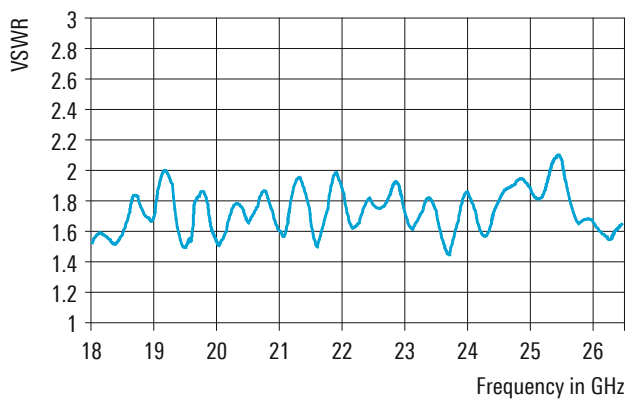

Antennas without weather protection cover.

Specifications

Frequency range		18 GHz to 26.5 GHz
Polarization		right-hand circular (R&S®AC004R1) or left-hand circular (R&S®AC004L1)
Input impedance		50 Ω
VSWR		typ. < 2.5 (see diagram)
Gain		typ. 2 dBi
Connector		RPC2.92 (K) female
Max. input power		25 W (CW, +20°C ambient temperature)
Radiation pattern, azimuth plane		omnidirectional (see diagram), uncircularity max. ±3 dB
Radiation pattern, elevation plane		directional, half-power beamwidth typ. 20°
MTBF		> 100 000 h
Operating temperature range		-35°C to +65°C
Protection class		IP54
Max. wind speed	without ice deposit	180 km/h
Dimensions	Ø × H	approx. 150 mm × 134 mm (6 in × 5 in)
Weight		approx. 1.4 kg (3 lb)

Typical horizontal radiation pattern

Typical VSWR

Ordering information	Type	Order No.
Omnidirectional antenna		
For right-hand circular polarization	R&S®AC004R1	0749.3000.03
For left-hand circular polarization	R&S®AC004L1	4078.4000.02