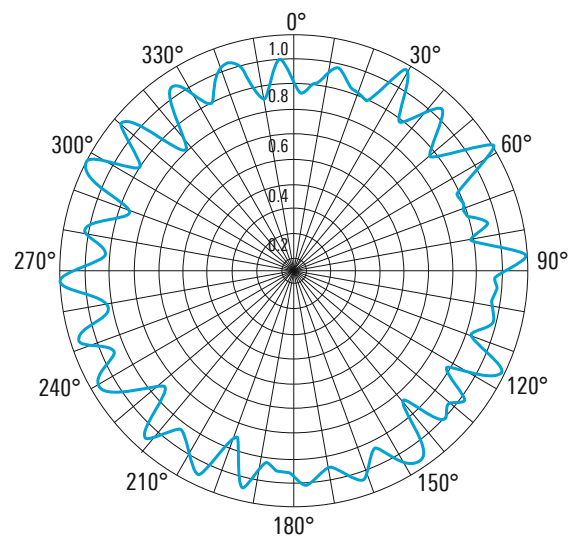

Typical horizontal radiation pattern